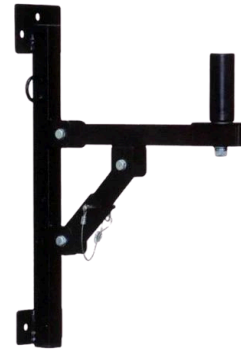

DB078

Speaker Wall Mount Bracket

Weight	3kg
Material	Steel
Load	40kg

$29.90 RRP