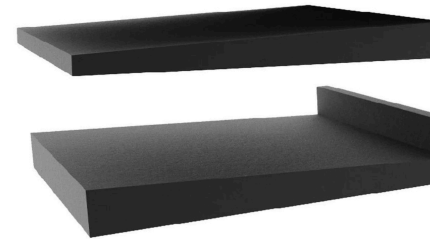

SB001

Studio Monitor Isolation Pad

Weight	1kg
Material	High Density Sponge
Upper Cushion	300x260x30x15mm
Lower Cushion	330x260x50x30mm

$22.90 RRP