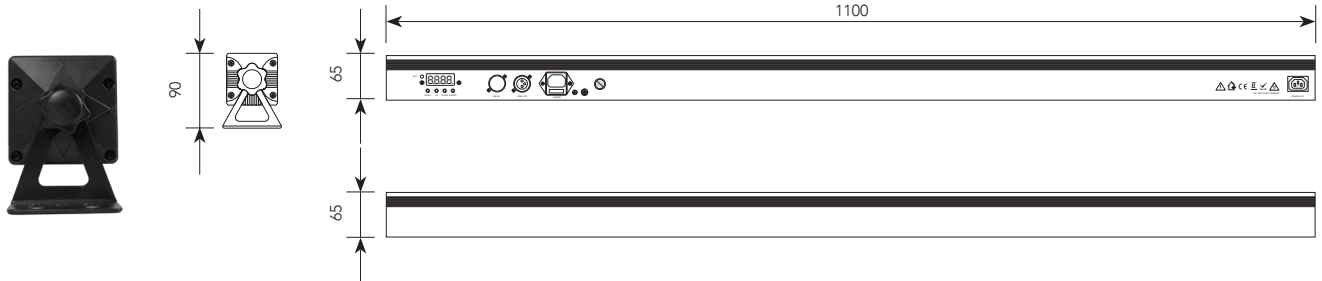

# BAR24X4L

24 X 4W RGBW LED WASH BAR

Photometrics	BAR24X4L
Light Source:	24x 4W RGBW LEDs
Beam Angle:	35°
Output:	
PWM:	10,000 Hz
Led lifespan:	50,000 hours
<b>Effects</b>	
Dimming:	0-100%
Strobe:	1~30 Hz
<b>Power</b>	
Power consumption:	96W
Input Voltage:	100~240 V AC, 50/60 Hz
Connection:	IEC in/out
<b>Control</b>	
Control Protocol:	DMX512
DMX Channels:	6 / 9 / 16 / 30 / 58
Interface:	3-pin XLR in/out
Operational Modes:	DMX, manual, auto, sound active, master/slave
Display:	4-button LED control panel
<b>Housing</b>	
Materials:	Aluminium, matte black finish
Dimensions:	1100 x 65 x 65 mm
IP rating:	IP20
Net Weight:	4.5 kg

### XSTANDM8

'X' floor stand with M8 thread to suit BAR24X4L, BAR224FXL and various fixtures

BAR24X4L mounted on a XSTANDM8

Lux @ 30°	PIXBAR12H				
	1.0m	2.0m	3.0m	4.0m	5.0m
<b>R</b>	913	375	190	119	87
<b>G</b>	1,164	486	250	156	113
<b>B</b>	1,157	468	240	154	109
<b>W</b>	1,706	678	351	219	158
<b>A</b>	673	257	135	189	67
<b>U</b>	290	116	59	36	26
<b>Full</b>	5,180	2,050	1,067	660	471