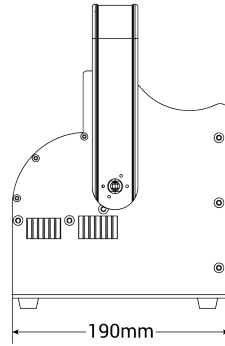

CYC175Q

LED RGBW CYCLORAMA LIGHT

EVENT
LIGHTING

CYCLORAMAS

Photometrics	CYC175Q
Light Source	175W LED
Colour control	RGBW color mixing
PWM	1.2-20KHz selectable
Flicker Free	Yes
LED Lifespan	50,000 hours
Effects	
Dimming	0-100%
Strobe	Variable speed
Power	
Input Voltage	100~240 V AC, 50/60 Hz, 175 W
Connection	Powercon in/out
Control	
Operation Modes	DMX, RDM
DMX Channels	2/4/6/8
Control Interface	5-pin XLR
Display	4-button LCD control panel
Housing	
Housing Materials	Aluminium, matte black finish
Dimensions	193x190x267mm
Weight	2.7 kg