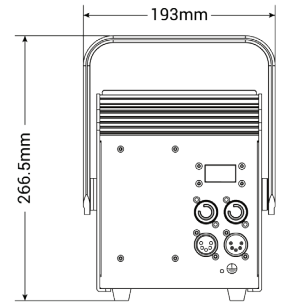

CYC175Q

LED RGBW CYCLORAMA LIGHT

EVENT
LIGHTING

CYCLORAMAS

Photometrics	CYC175Q
Light Source	175W LED
Colour control	RGBW color mixing
PWM	1.2-20KHz selectable
Flicker Free	Yes
LED Lifespan	50,000 hours
Effects	
Dimming	0-100%
Strobe	Variable speed
Power	
Input Voltage	100~240 V AC, 50/60 Hz, 175 W
Connection	Powercon in/out
Control	
Operation Modes	DMX, RDM
DMX Channels	2/4/6/8
Control Interface	5-pin XLR
Display	4-button LCD control panel
Housing	
Housing Materials	Aluminium, matte black finish
Dimensions	193x190x267mm
Weight	2.7 kg