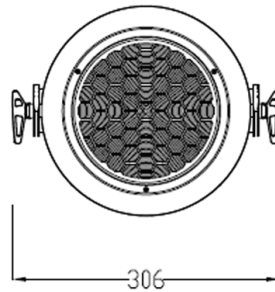

CYCLOPS2

300W WARM WHITE + 8 X 20W RGBA WASH

Photometrics	Light Source:	1 x 300W Warm White COB LED 8 x 20W RGBA LEDs		
	Output:	18,600 Lm @ 42°		
	Beam Angle:	42°		
	Flood Angle:	60°		
Effects	CRI:	Ra≥90, R9≥90		
	Dimming:	0-100%, 3 dimmer curves		
	Strobe:	0-20 Hz		
	Tilt:	180° manual		
Power	Colour System:	RGBAS MIX colour		
	Pixel matrix:	Integral control		
	Input Voltage:	100-240V AC, 50/60 Hz		
	Power Consumption:	300W		
Control	Connection:	True1 in/out		
	Protocol:	DMX512 / RDM		
	Operation Modes:	DMX, auto, manual, master/slave		
	DMX Channels:	1 / 5 / 8 / 9		
Housing	Interface:	5-pin DMX in/out		
	Display:	4-button LCD control panel		
	Materials:	Aluminium, matte black finish.		
	IP Rating:	IP65		
	Dimensions:	314x306x237 mm		
	Net Weight:	6.6 kg		

Lux	1.0m	3.0m	5.0m
W	17,110	4,880	1,982
RGBAW	18,400	5,235	2,126