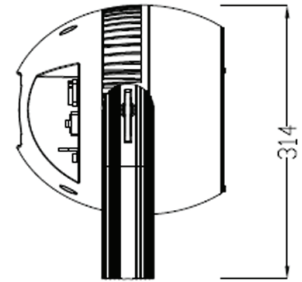

CYCLOPS2

300W WARM WHITE + 8 X 20W RGBA WASH

Photometrics	Light Source:	1 x 300W Warm White COB LED 8 x 20W RGBA LEDs		
	Output:	18,600 Lm @ 42°		
	Beam Angle:	42°		
	Flood Angle:	60°		
Effects	CRI:	Ra≥90, R9≥90		
	Dimming:	0-100%, 3 dimmer curves		
	Strobe:	0-20 Hz		
	Tilt:	180° manual		
Power	Colour System:	RGBAS MIX colour		
	Pixel matrix:	Integral control		
	Input Voltage:	100-240V AC, 50/60 Hz		
	Power Consumption:	300W		
Control	Connection:	True1 in/out		
	Protocol:	DMX512 / RDM		
	Operation Modes:	DMX, auto, manual, master/slave		
	DMX Channels:	1 / 5 / 8 / 9		
Housing	Interface:	5-pin DMX in/out		
	Display:	4-button LCD control panel		
	Materials:	Aluminium, matte black finish.		
	IP Rating:	IP65		
	Dimensions:	314x306x237 mm		
	Net Weight:	6.6 kg		

Lux	1.0m	3.0m	5.0m
W	17,110	4,880	1,982
RGBAW	18,400	5,235	2,126