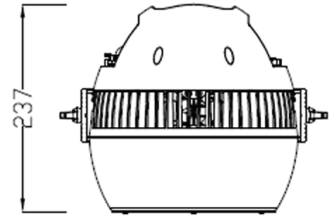

CYCLOPS2

300W WARM WHITE + 8 X 20W RGBA WASH

Photometrics	Light Source:	1 x 300W Warm White COB LED 8 x 20W RGBA LEDs		
	Output:	18,600 Lm @ 42°		
	Beam Angle:	42°		
	Flood Angle:	60°		
Effects	CRI:	Ra≥90, R9≥90		
	Dimming:	0-100%, 3 dimmer curves		
	Strobe:	0-20 Hz		
	Tilt:	180° manual		
Power	Colour System:	RGBAS MIX colour		
	Pixel matrix:	Integral control		
	Input Voltage:	100-240V AC, 50/60 Hz		
	Power Consumption:	300W		
Control	Connection:	True1 in/out		
	Protocol:	DMX512 / RDM		
	Operation Modes:	DMX, auto, manual, master/slave		
	DMX Channels:	1 / 5 / 8 / 9		
Housing	Interface:	5-pin DMX in/out		
	Display:	4-button LCD control panel		
	Materials:	Aluminium, matte black finish.		
	IP Rating:	IP65		
	Dimensions:	314x306x237 mm		
	Net Weight:	6.6 kg		

Lux	1.0m	3.0m	5.0m
W	17,110	4,880	1,982
RGBAW	18,400	5,235	2,126