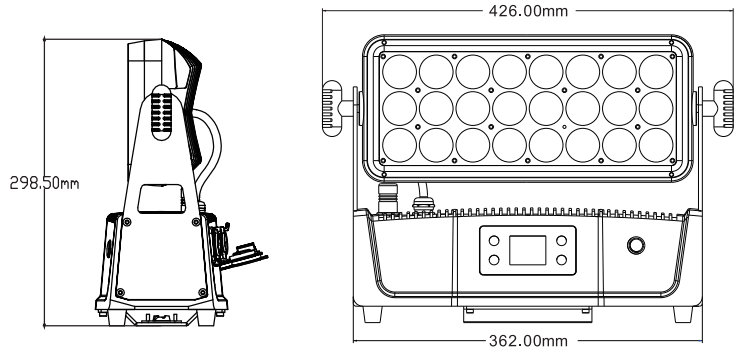

DELUGE24X12 H / BH

24 X 12 W RGBWAU OUTDOOR LED WASHER / BATTERY OPERATED

Photometrics	Light Source: 24x12W RGBWA UV LED
Beam Angle	30°
Tilt	Manual rotation of 130°
PWM	20,000 Hz
LED Lifespan	50,000 hours
Effects	
Dimming	0-100%
Strobe	1-20 Hz
Control	DMX512, 2.4G Wireless DMX
DMX Channel	6/11
Display	LCD display with 4 touch buttons
Connection	Interface: 5-pin DMX in/out outdoor
	Power: Seetronic, IP65 PowerCon input/output
Power	Input Voltage: 100~240V AC, 50/60 Hz
	MAX Power Consumption: 288W
	Battery: 24000 mAh, 24V
	Battery charging time: 6.5 hours from 0-100%
Housing	Die-cast aluminum, black
Protect grade	IP65
Cooling	Natural heat dissipation
Size	426x138x299mm
Weight	10.7 kg

Lux	1m	2m	3m	4m	5m
R	3,160	870	410	245	168
G	5,870	1,700	782	460	312
B	10,600	3,200	1,388	830	550
W	8,300	2,460	1,080	650	430
A	3,040	870	412	246	160
UV	2,420	732	350	212	140
FULL	27,000	7,680	3,820	2,200	1,410

Accessories included:

1 x omega bracket with 1/4 - turn quick locks

DELUGE24X12H with omega bracket attached for rigging

Optional Accessories

DEL24BD

Barndoor to suit DELUGE24X12H, DELUGE24X12BH fixtures

DEL24DIF40

DEL24DIF40 - 40° Diffuser in frame with safety wire to suit DELUGE24X12H, DELUGE24X12BH fixtures

DEL24DIF60X25

DEL24DIF60X25 - 60 x 25° Diffuser in frame with safety wire to suit DELUGE24X12H, DELUGE24X12BH fixtures