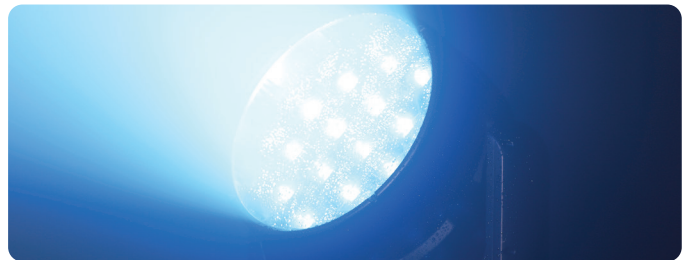

Housing

Housing Materials	ABS and steel, matte black finish
IP Rate	IP65
Rigging	2 x Omega brackets included
Net Weight	23 kg