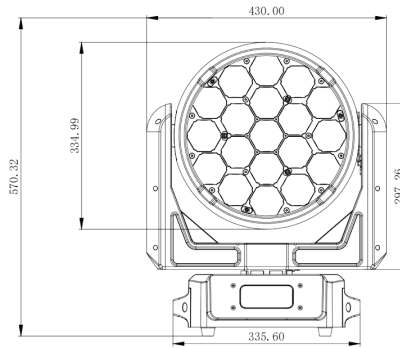

## Photometrics

Light Source	19 x 60W RGBW LEDs ; 72 x 0.5W RGB LEDS
Beam Angle	4.5°~61°
Output @3m	145,200 lumen @ 10°
	5,203 lumen @ 61°
LED Lifespan	50,000 hours

## Movement

	16-bit auto reposition
Pan	540°
Tilt	205°

## Lux @ 10°

	3.0m	5.0m	10.0m	20.0m
	Ø0.53	Ø0.7	Ø1.35	Ø2.40
<b>R</b>	14,960	9,724	3,267	747
<b>G</b>	45,540	28,270	9,658	2,431
<b>B</b>	8,998	4,840	1,721	436
<b>W</b>	60,390	34,100	11,660	2,827
<b>Full</b>	145,200	71,500	24,200	5,973

## Lux @ 61°

	3.0m	5.0m	10.0m	20.0m
	Ø3.5	Ø5.5	Ø11.9	Ø23.42
<b>R</b>	729	252	103	40
<b>G</b>	2,123	821	278	38
<b>B</b>	389	169	77	21
<b>W</b>	2,453	943	319	79
<b>Full</b>	2,203	1,936	629	198