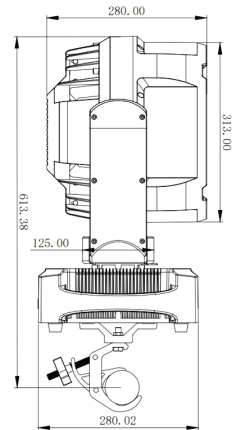

DELUGEM19X60WFX

IP65 WASH MOVING HEAD

EVENT
LIGHTING