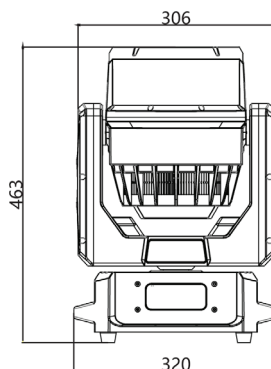

DELUGEM7X60WFX

IP65 WASH MOVING HEAD

EVENT
LIGHTING

MOVING HEADS

Photometrics	
Light Source	7 x 60W RGBW LEDs ; 28 x 0.5W RGB LEDs
Beam Angle	3°~45°
Output	2,700 lumen@ 3° 3,207 lumen@ @ 32°
LED Lifespan	50,000 hours
Effects	
Dimming	0~100%, 16 bit
Pixel Control	Yes
Aura LEDs Effects	Yes
Strobe	Yes
Zoom	Motorised, 3°~45°
Movement	
Pan	540°
Tilt	205°
Power	
Input Voltage	100~240 V AC, 50/60 Hz, 700 W
Connection	IP65 True1 in/out
Control	
Operation Modes	DMX, auto, sound active, master/slave
Control Protocol	DMX, RDM, ArtNet, sACN
DMX Channels	28 / 49 / 105 / 127
Control Interface	5-pin DMX in/out, RJ45 in / out
Display	Full colour 180° reversible LCD control panel
Software	Upgradable via RJ45
Housing	
Housing Materials	ABS and steel, matte black finish
IP Rate	IP65
Rigging	2 x Omega brackets included
Net Weight	12 kg

Lux				
	2.0m	4.0m	6.0m	8.0m
@ 3°	Ø0.1	Ø0.2	Ø0.4	Ø0.5
Full	141,641	35,410	15,738	8,853
Lux				
	2.0m	4.0m	6.0m	8.0m
@ 32°	Ø1.2	Ø2.3	Ø3.5	Ø4.6
Full	2,922	731	325	183

Road Case (Optional)

DEL7X60CASE4
Road case to suit 4 units
of DELUGEM7X60WFX