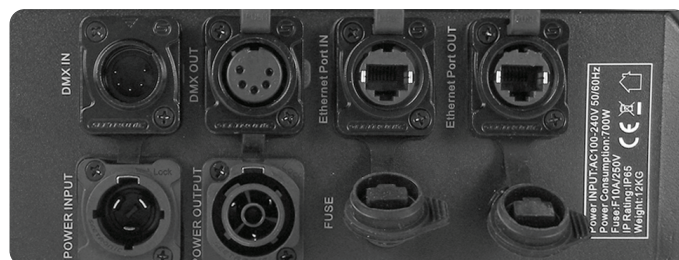

DELUGEM7X60WFX

IP65 WASH MOVING HEAD

EVENT
LIGHTING

MOVING HEADS

Photometrics	
Light Source	7 x 60W RGBW LEDs ; 28 x 0.5W RGB LEDs
Beam Angle	3°~45°
Output	2,700 lumen@ 3° 3,207 lumen@ @ 32°
LED Lifespan	50,000 hours
Effects	
Dimming	0~100%, 16 bit
Pixel Control	Yes
Aura LEDs Effects	Yes
Strobe	Yes
Zoom	Motorised, 3°~45°
Movement	
Pan	540°
Tilt	205°
Power	
Input Voltage	100~240 V AC, 50/60 Hz, 700 W
Connection	IP65 True1 in/out
Control	
Operation Modes	DMX, auto, sound active, master/slave
Control Protocol	DMX, RDM, ArtNet, sACN
DMX Channels	28 / 49 / 105 / 127
Control Interface	5-pin DMX in/out, RJ45 in / out
Display	Full colour 180° reversible LCD control panel
Software	Upgradable via RJ45
Housing	
Housing Materials	ABS and steel, matte black finish
IP Rate	IP65
Rigging	2 x Omega brackets included
Net Weight	12 kg

Lux				
	2.0m	4.0m	6.0m	8.0m
@ 3°	Ø0.1	Ø0.2	Ø0.4	Ø0.5
Full	141,641	35,410	15,738	8,853
Lux				
	2.0m	4.0m	6.0m	8.0m
@ 32°	Ø1.2	Ø2.3	Ø3.5	Ø4.6
Full	2,922	731	325	183

Road Case (Optional)

DEL7X60CASE4
Road case to suit 4 units
of DELUGEM7X60WFX