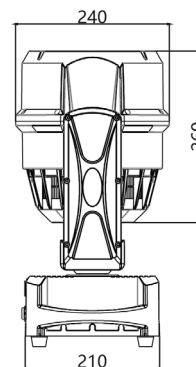

DELUGEM7X60WFX

IP65 WASH MOVING HEAD

EVENT
LIGHTING

MOVING HEADS

Photometrics	
Light Source	7 x 60W RGBW LEDs ; 28 x 0.5W RGB LEDs
Beam Angle	3°~45°
Output	2,700 lumen@ 3° 3,207 lumen@ @ 32°
LED Lifespan	50,000 hours
Effects	
Dimming	0~100%, 16 bit
Pixel Control	Yes
Aura LEDs Effects	Yes
Strobe	Yes
Zoom	Motorised, 3°~45°
Movement	
Pan	540°
Tilt	205°
Power	
Input Voltage	100~240 V AC, 50/60 Hz, 700 W
Connection	IP65 True1 in/out
Control	
Operation Modes	DMX, auto, sound active, master/slave
Control Protocol	DMX, RDM, ArtNet, sACN
DMX Channels	28 / 49 / 105 / 127
Control Interface	5-pin DMX in/out, RJ45 in / out
Display	Full colour 180° reversible LCD control panel
Software	Upgradable via RJ45
Housing	
Housing Materials	ABS and steel, matte black finish
IP Rate	IP65
Rigging	2 x Omega brackets included
Net Weight	12 kg

Lux				
	2.0m	4.0m	6.0m	8.0m
@ 3°	Ø0.1	Ø0.2	Ø0.4	Ø0.5
Full	141,641	35,410	15,738	8,853
Lux				
	2.0m	4.0m	6.0m	8.0m
@ 32°	Ø1.2	Ø2.3	Ø3.5	Ø4.6
Full	2,922	731	325	183

Road Case (Optional)

DEL7X60CASE4
Road case to suit 4 units
of DELUGEM7X60WFX