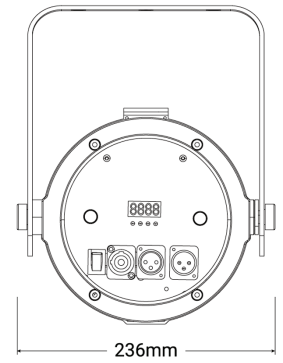

# F2X100VWL

VARIABLE COLOUR FRESNEL

**EVENT LIGHTING** *lite*

PROFILES

Photometrics	
Light Source	100W Warm White + 100W Cool White COB LED
Beam Angle	25° – 65°
Output	— Warm white: 785lux @5m 25° — Cool white: 1080lux @5m 25°
Color temperature	2,700K – 6,000K optional
LED Lifespan	50,000 hours
Effects	
Dimming	0–100%
Strobe:	Variable speed and action, random strobe
Zoom:	Manual 25°–65°
Power	
Input Voltage	100–240 V AC, 50/60 Hz, 100 W
Connection	PowerCON in/out
Control	
Operation Modes	DMX, RDM, stand-alone
Control Protocol	DMX512
DMX Channels	1 / 2 / 3 / 5
Control Interface	3-pin XLR in/out
RDM compliance	ANSI/ESTA E1.20
RDM function	Available for addressing and settings
Display	LCD control panel with four buttons
Housing	
Housing Materials	Aluminum, matte black finish
Housing Finishing:	Matte Black or White
Cooling	Fanless Cooling with Temperature Protection
Net Weight	2.3 kg
Barn Door	Included
Gel Frame	Included

Lux @ 25°	F2X100VWL				
	1.0m	2.0m	3.0m	4.0m	5.0m
	Ø0.55	Ø1.11	Ø1.66	Ø2.22	Ø2.77
<b>WW</b>	16,700	5,560	2,230	1,280	785
<b>CW</b>	23,700	7,530	2,980	1,750	1,080
<b>FULL</b>	19,000	6,260	2,530	1,490	853

Lux @ 65°	F2X100VWL				
	Ø1.7	Ø3.4	Ø5.1	Ø6.8	Ø8.5
<b>WW</b>	4,170	1,390	547	318	214
<b>CW</b>	5,670	1,860	734	437	360
<b>FULL</b>	4,680	1,580	621	361	240

F2X100VWL