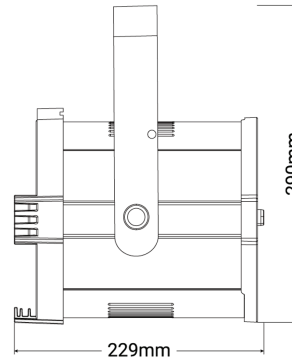

# F2X100VWL

VARIABLE COLOUR FRESNEL

**EVENT LIGHTING** *lite*

PROFILES

Photometrics	
Light Source	100W Warm White + 100W Cool White COB LED
Beam Angle	25° – 65°
Output	— Warm white: 785lux @5m 25° — Cool white: 1080lux @5m 25°
Color temperature	2,700K – 6,000K optional
LED Lifespan	50,000 hours
Effects	
Dimming	0–100%
Strobe:	Variable speed and action, random strobe
Zoom:	Manual 25°–65°
Power	
Input Voltage	100–240 V AC, 50/60 Hz, 100 W
Connection	PowerCON in/out
Control	
Operation Modes	DMX, RDM, stand-alone
Control Protocol	DMX512
DMX Channels	1 / 2 / 3 / 5
Control Interface	3-pin XLR in/out
RDM compliance	ANSI/ESTA E1.20
RDM function	Available for addressing and settings
Display	LCD control panel with four buttons
Housing	
Housing Materials	Aluminum, matte black finish
Housing Finishing:	Matte Black or White
Cooling	Fanless Cooling with Temperature Protection
Net Weight	2.3 kg
Barn Door	Included
Gel Frame	Included

Lux @ 25°	F2X100VWL				
	1.0m	2.0m	3.0m	4.0m	5.0m
	Ø0.55	Ø1.11	Ø1.66	Ø2.22	Ø2.77
<b>WW</b>	16,700	5,560	2,230	1,280	785
<b>CW</b>	23,700	7,530	2,980	1,750	1,080
<b>FULL</b>	19,000	6,260	2,530	1,490	853

Lux @ 65°	F2X100VWL				
	Ø1.7	Ø3.4	Ø5.1	Ø6.8	Ø8.5
<b>WW</b>	4,170	1,390	547	318	214
<b>CW</b>	5,670	1,860	734	437	360
<b>FULL</b>	4,680	1,580	621	361	240

F2X100VWL