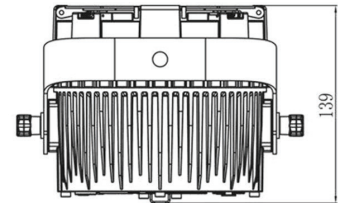

F96VW [-WH]

VARIABLE WHITE FRESNEL

Photometrics

Light Source	48W Cool White 5,700K 48W Warm White 2,700K COB LED
Beam Angle	20°~50°
Field Angle:	50°~67°
Output	1,230 lux @ 3m @ 20°, 395 lux @ 3m @ 50°
Lens:	80mm Fresnel
PWM:	1,200Hz
LED Lifespan	50,000 hours

Effects

Dimming	0~100%, 16-bit
Strobe:	1~25Hz
Zoom:	Manual, 20°~50°

Power

Input Voltage	100~240 V AC, 50/60 Hz, 75 W
Connection	True1 in/out

Control

Operation Modes	Manual, Master / Slave & DMX, WDMX (optional)
Control Protocol	DMX512
DMX Channels	1 / 2 / 7
Control Interface	5-pin XLR in/out
Display	LCD control panel with four buttons

Housing

Housing Materials	Die- cast Aluminum Housing
Housing Finishing:	Matte Black or White
Cooling	Fanless Cooling with Temperature Protection
Net Weight	2.3 kg
Barn Door	Included
Gel Clip	Included

Lux @ 20°	F96VW				
	1.0m	2.0m	3.0m	4.0m	5.0m
	Ø0.35	Ø0.71	Ø1.06	Ø1.41	Ø1.76
2700K	5,100	1,200	546	298	198
5700K	6,850	1,680	745	422	445
FULL	11,600	2,780	1,230	685	445

Lux @ 50°					
	Ø0.93	Ø1.87	Ø2.8	Ø3.73	Ø4.66
2700K	1,550	393	172	106	75
5700K	2,150	530	245	148	104
FULL	3,600	895	395	245	175

Road Case (Optional)

F96VWCASE6
Road Case to suit 6 units
F96VW Fresnels