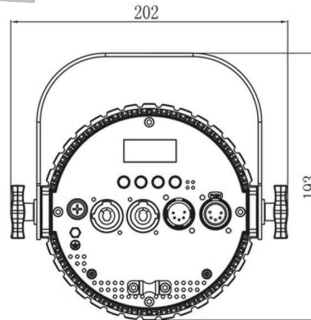

F96VW [-WH]

VARIABLE WHITE FRESNEL

Photometrics

Light Source	48W Cool White 5,700K 48W Warm White 2,700K COB LED
Beam Angle	20°~50°
Field Angle:	50°~67°
Output	1,230 lux @ 3m @ 20°, 395 lux @ 3m @ 50°
Lens:	80mm Fresnel
PWM:	1,200Hz
LED Lifespan	50,000 hours

Effects

Dimming	0~100%, 16-bit
Strobe:	1~25Hz
Zoom:	Manual, 20°~50°

Power

Input Voltage	100~240 V AC, 50/60 Hz, 75 W
Connection	True1 in/out

Control

Operation Modes	Manual, Master / Slave & DMX, WDMX (optional)
Control Protocol	DMX512
DMX Channels	1 / 2 / 7
Control Interface	5-pin XLR in/out
Display	LCD control panel with four buttons

Lux @ 50°					
	Ø0.93	Ø1.87	Ø2.8	Ø3.73	Ø4.66
2700K	1,550	393	172	106	75
5700K	2,150	530	245	148	104
FULL	3,600	895	395	245	175

Road Case (Optional)

F96VWCASE6
Road Case to suit 6 units
F96VW Fresnels