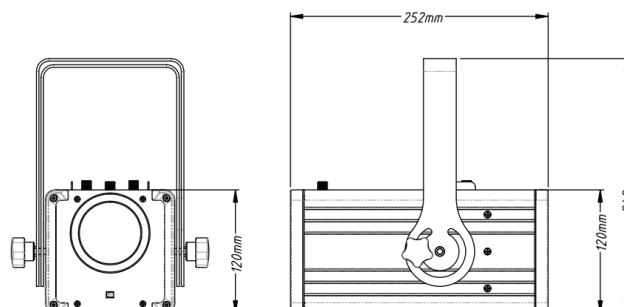

GOBO30

30W GOBO PROJECTOR WITH IR REMOTE

GOBO30	
Photometrics	Light Source: 30W White LED Beam Angle: 15°-25° PWM: 1,500 Hz LED Lifespan: 50,000hours
Gobo	Interchangeable gobos - 27mm outer diameter
Effects	Dimming: 0-100%, 16-bit dimming Strobe: Variable electronic strobe
Power	Input Voltage: 100~240V AC, 50/60Hz Power Consumption: 35W Connection: powerCON in
Control	Protocol: DMX512 Operation modes: DMX, manual, auto, master/slave, IR Remote. DMX Channels: 2/3/4 Interface: 3-pin XLR Male, 3-pin XLR Female Display: 4-button 2.4inch TFT LCD display control panel
Housing	Materials: Metal and flame retardant ABS Finishing: Matte black IP rating: IP20 Cooling: Fanless Net Weight: 3.2kg Dimensions: 256 x 193 x 248 mm

Lux Chart @15°				
Distance	1.0m	3.0m	5.0m	7.0m
Diameter	Ø0.26	Ø0.79	Ø1.32	Ø1.84
Lux	23,910	2,785	1,009	529

Lux Chart @25°				
Distance	1.0m	3.0m	5.0m	7.0m
Diameter	Ø0.54	Ø1.61	Ø2.68	Ø3.75
Lux	12,308	2,397	547	278