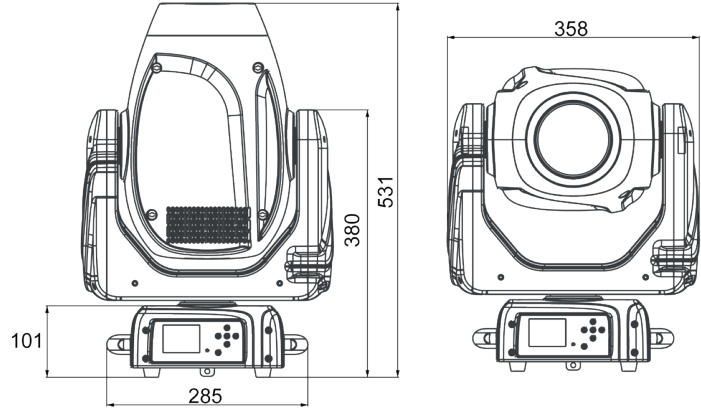

HAVOCH200 [-WH]

HYBRID MOVING HEAD

EVENT
LIGHTING

Photometrics

Light Source:	200w LED White
Beam Angle:	4°-30.8°
Output:	6,940 lumen, 65,166 lux @ 5m at 4°
Led lifespan:	60.000 hours

Colour

11 Colours + Open
Indexable and bideractional rainbow effect
Colour bounce

Gobos

Fixed:	17 + Open
Rotating:	8+ Open
Animation:	Yes

Effects

Dimming:	0-100%
Strobe:	Yes
Focus:	Motorised
Prism:	5 facets
Frost:	Yes
Zoom:	Yes (4° to 30.8°)

Power

Power consumption:	292W Max.
Input Voltage:	100-240 V AC, 50/60 Hz
Connection:	True1 in/out

Housing

Materials:	ABS & Steel, matte black or white finish
Dimensions:	531x258x345mm
Cooling:	Multi sensor thermostat controlled variable speed fan
IP rating:	IP20
Net Weight:	15 kg

Colour wheel

Fixed gobo wheel

Rotating gobo wheel

Lux

	2.0m	5.0m	7.5m	10.0m
@ 4°	Ø0.27	Ø0.70	Ø1.05	Ø1.40
	380,263	60,842	27,041	15,211
@ 30.8°	Ø2.38	Ø5.96	Ø8.94	Ø11.92
	7,885	1,262	561	315

Road Case (Optional)

HAVOCH200CASE2
Road case to suit 2 units
of HAVOCH200