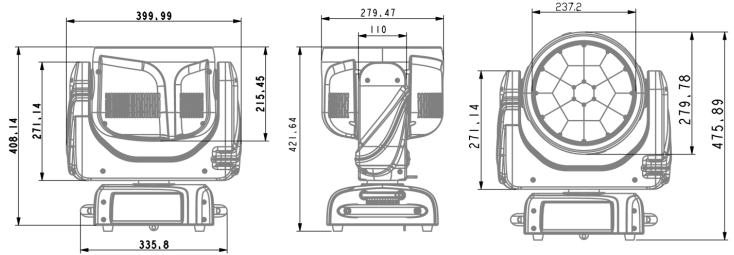

HAVOCW19X40 [-WH]

WASH MOVING HEAD

EVENT
LIGHTING

Photometrics

Light Source 19x OSRAM 40W RGBW 4-in-1 LEDs

Beam Angle 5°~45°

Output 107,431 lux@ 3m @ 5°

2,355 lux@ 3m @ 45°

Pan 630° (2.2s) / 540° (2.0s)

Tilt 265° (0.85s)

Power

Input Voltage 100~240 V AC, 50/60 Hz, 231 W

Connection Neutrik @ powerCON in/out

5 pin DMX in/out, 3 pin DMX in/out

Control

Operation Modes DMX, auto, sound active, master/slave

Housing

Housing Materials ABS and steel, matte black or white finish

Cooling Multi-sensor thermostat controlled
variable speed fan

Net Weight 20.9 kg

Rigging Omega bracket & safety chain

Lux @ 5°

	3.0m	5.0m	7.0m
	Ø0.19	Ø0.31	Ø0.44
R	5,540	2,000	880
G	10,300	3,740	1,690
B	2,130	781	352
W	16,000	5,870	2840
Full	110,621	39,823	20,318

Lux @ 45°

	3.0m	5.0m	7.0m
	Ø2.0	Ø3.33	Ø4.67
R	536	191	96.6
G	966	354	164
B	199	72.3	32.7
W	1,440	529	241
Full	2355	847.9	432.6

Road Case (Optional)

HAVOCW19X40CASE2
Road case to suit 2 units
of HAVOCW19X40