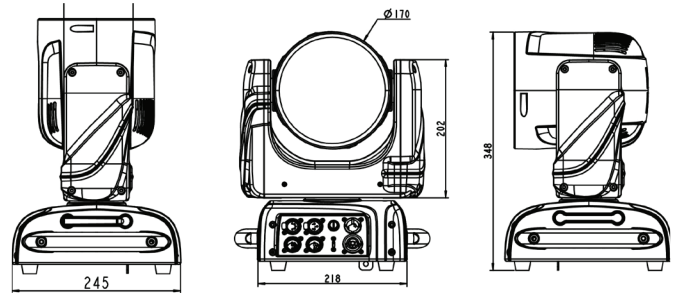

# HAVOCW7X40 - [WH]

WASH MOVING HEAD

EVENT  
LIGHTING

MOVING HEADS

Photometrics	
Light Source	7pcs OSRAM 40W RGBW 4in1 LEDs
Beam Angle	6°~50°
Output	(6°) 1'322 lm (50°) 2'320lm@all
Control:	Remote on/off via DMX
LED Lifespan	60,000 hours
Effects	
Dimming	0~100%
Pixel Control	Yes
Strobe	0.5~26 Hz
Zoom	Motorised, 6°~50°
Movement	
Pan	16-bit auto reposition 630° (3.04s)/540° (2.61s)
Tilt	265° (1.03s)
Power	
Input Voltage	100~240 V AC, 50/60 Hz, 231 W
Connection	Neutrik @ powerCON in/out 5 pin DMX in/out, 3 pin DMX in/out
Control	
Operation Modes	DMX, auto, sound active, master/slave
Control Protocol	DMX512, RDM, optional Art-Net, optional CRMX
DMX Channels	26/38/8/28
Control Interface	3-pin & 5-pin XLR
Display	2.4" colour LCD control panel, with battery
Software	Upgradable via DMX
Housing	
Housing Materials	ABS and steel, matte black or white finish
Cooling	Multi-sensor thermostat controlled variable speed fan
Net Weight	7.4 kg
Rigging	Omega bracket & safety chain
Optional	Road case: HAVOCW7X40C

Lux @ 6°		
	3.0m	5.0m
	Ø0.5	Ø0.73
R	7,040	2,440
G	12,600	4,780
B	3,820	1,030
W	2,850	7,260
Full	17,900	13,500

Lux @ 50°		
	3.0m	5.0m
	Ø3.15	-
R	175	99
G	359	125
B	80	35
W	489	166
Full	968	375

## Road Case (Optional)

**HAVOCW7X40CASE4**  
Road case to suit 4 units  
of HAVOCW7X40

HAVOCW7X40