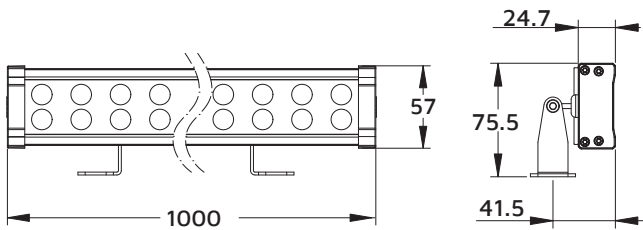

IPBAR

ARCHITECTURAL BARS

IPBAR A

LED	1 W RGB 3-in-1/1 W RGBW 4-in-1
Length (m)	0.3/0.5/1
Section Control	Available
Beam Angle	8°/15°/30°/45°/60°/10x60°
Control	DMX512
IP Rating	IP67
Optional Accessories	External 24 V power supply, external programmer and controller, extension cables

IPBAR B

LED	1 W RGB 3-in-1/1 W RGBW 4-in-1
Length (m)	0.3/0.5/1
Section Control	Available
Beam Angle	8°/15°/30°/45°/60°/10x60°
Control	DMX512
IP Rating	IP67
Optional Accessories	External 24 V power supply, external programmer and controller, extension cables

IPBAR C

LED	1 W RGB 3-in-1/1 W RGBW 4-in-1
Length (m)	0.3/0.5/1
Section Control	Available
Beam Angle	8°/15°/30°/45°/60°/10x60°
Control	DMX512
IP Rating	IP67
Optional Accessories	External 24 V power supply, external programmer and controller, extension cables