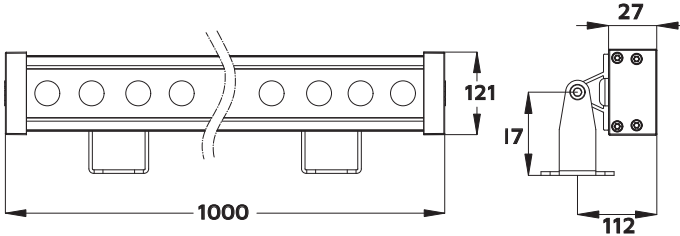

IPBAR

ARCHITECTURAL BARS

IPBAR A

LED	1 W RGB 3-in-1/1 W RGBW 4-in-1
Length (m)	0.3/0.5/1
Section Control	Available
Beam Angle	8°/15°/30°/45°/60°/10x60°
Control	DMX512
IP Rating	IP67
Optional Accessories	External 24 V power supply, external programmer and controller, extension cables

IPBAR B

LED	1 W RGB 3-in-1/1 W RGBW 4-in-1
Length (m)	0.3/0.5/1
Section Control	Available
Beam Angle	8°/15°/30°/45°/60°/10x60°
Control	DMX512
IP Rating	IP67
Optional Accessories	External 24 V power supply, external programmer and controller, extension cables

IPBAR C

LED	1 W RGB 3-in-1/1 W RGBW 4-in-1
Length (m)	0.3/0.5/1
Section Control	Available
Beam Angle	8°/15°/30°/45°/60°/10x60°
Control	DMX512
IP Rating	IP67
Optional Accessories	External 24 V power supply, external programmer and controller, extension cables