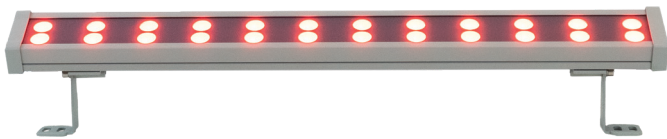

IPBAR

ARCHITECTURAL BARS

IPBAR A

LED	1 W RGB 3-in-1/1 W RGBW 4-in-1
Length (m)	0.3/0.5/1
Section Control	Available
Beam Angle	8°/15°/30°/45°/60°/10x60°
Control	DMX512
IP Rating	IP67
Optional Accessories	External 24 V power supply, external programmer and controller, extension cables

IPBAR B

LED	1 W RGB 3-in-1/1 W RGBW 4-in-1
Length (m)	0.3/0.5/1
Section Control	Available
Beam Angle	8°/15°/30°/45°/60°/10x60°
Control	DMX512
IP Rating	IP67
Optional Accessories	External 24 V power supply, external programmer and controller, extension cables

IPBAR C

LED	1 W RGB 3-in-1/1 W RGBW 4-in-1
Length (m)	0.3/0.5/1
Section Control	Available
Beam Angle	8°/15°/30°/45°/60°/10x60°
Control	DMX512
IP Rating	IP67
Optional Accessories	External 24 V power supply, external programmer and controller, extension cables