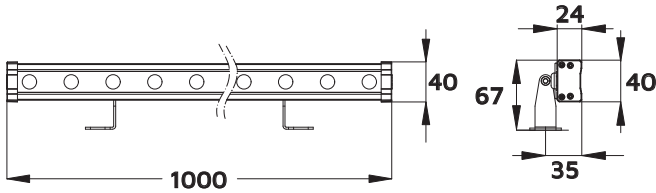

IPBAR

ARCHITECTURAL BARS

IPBAR A

LED	1 W RGB 3-in-1/1 W RGBW 4-in-1
Length (m)	0.3/0.5/1
Section Control	Available
Beam Angle	8°/15°/30°/45°/60°/10x60°
Control	DMX512
IP Rating	IP67
Optional Accessories	External 24 V power supply, external programmer and controller, extension cables

IPBAR B

LED	1 W RGB 3-in-1/1 W RGBW 4-in-1
Length (m)	0.3/0.5/1
Section Control	Available
Beam Angle	8°/15°/30°/45°/60°/10x60°
Control	DMX512
IP Rating	IP67
Optional Accessories	External 24 V power supply, external programmer and controller, extension cables

IPBAR C

LED	1 W RGB 3-in-1/1 W RGBW 4-in-1
Length (m)	0.3/0.5/1
Section Control	Available
Beam Angle	8°/15°/30°/45°/60°/10x60°
Control	DMX512
IP Rating	IP67
Optional Accessories	External 24 V power supply, external programmer and controller, extension cables