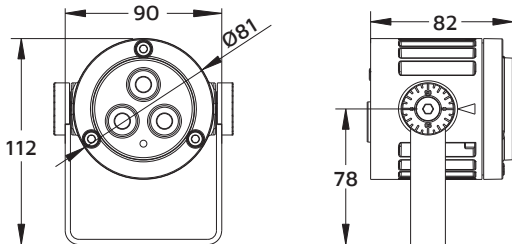

### IPSPOT3

LED	3 W Single Colour
Optional Beam Angle	15°, 25°, 30°, 60°, 110°
IP Rating	IP67
Optional Accessories	External 24 V power supply, external programmer and controller, extension cables

### IPSPOT9

LED	3x 2.4 W Single Colour/3x 3 W RGB 3-in-1
Optional Beam Angle	15°, 25°, 30°, 60°, 110°
Control	DMX512
IP Rating	IP67
Optional Accessories	External 24 V power supply, external programmer and controller, extension cables

### IPSPOT18

LED	9x 2 W Single Colour/9x 2 W RGB 3-in-1
Optional Beam Angle	5°, 15°, 25°, 30°, 60°, 110°
Control	DMX512
IP Rating	IP67
Optional Accessories	External 24 V power supply, external programmer and controller, extension cables