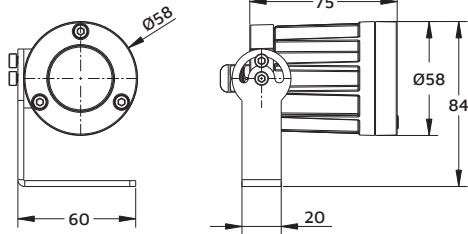

### IPSPOT3

LED	3 W Single Colour
Optional Beam Angle	15°, 25°, 30°, 60°, 110°
IP Rating	IP67
Optional Accessories	External 24 V power supply, external programmer and controller, extension cables

### IPSPOT9

LED	3x 2.4 W Single Colour/3x 3 W RGB 3-in-1
Optional Beam Angle	15°, 25°, 30°, 60°, 110°
Control	DMX512
IP Rating	IP67
Optional Accessories	External 24 V power supply, external programmer and controller, extension cables

### IPSPOT18

LED	9x 2 W Single Colour/9x 2 W RGB 3-in-1
Optional Beam Angle	5°, 15°, 25°, 30°, 60°, 110°
Control	DMX512
IP Rating	IP67
Optional Accessories	External 24 V power supply, external programmer and controller, extension cables