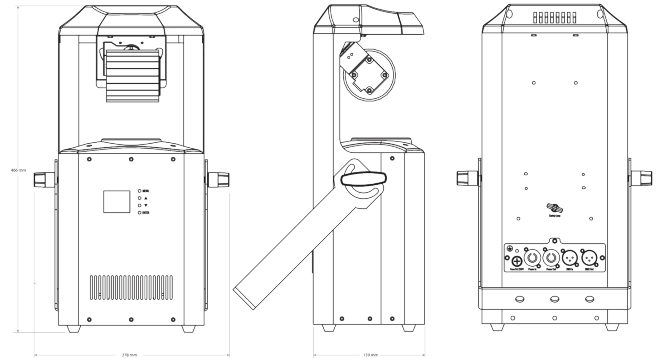

KLUB200B

LED BARREL

EVENT LIGHTING **lite**

MOVING HEADS

Photometrics	
Light Source	200W LED
Beam Angle	16°
Colour temperature:	8,500 K
Output	N/A
LED Lifespan	50,000 hours
Colour	
1 colour wheel	8 colors + open
Gobos	
Fixed:	8 gobos + open
Rotating:	7 gobos + open
Effects	
Dimming	0~100%
Strobe	1 - 25 Hz
Focus	Motorised
Gobo shaking:	Yes
Gobo prism	Rotating 4 facets
Movement	
Pan	180°
Tilt	45°
Power	
Input Voltage	100~240 V AC, 50/60 Hz, 200 W
Connection	powerCON in/out
Control	
Operation Modes	DMX, auto, sound active, master/slave
Control Protocol	DMX512, RDM
DMX Channels	14
Control Interface	3-pin XLR in/out
Display	LCD control panel, with 4 buttons
Housing	
Housing Materials	Steel, matte black finish
IP rating:	IP20
Net Weight	7.4 kg

Colour wheel

Fixed gobo wheel

Rotating gobo wheel

KLUB200B