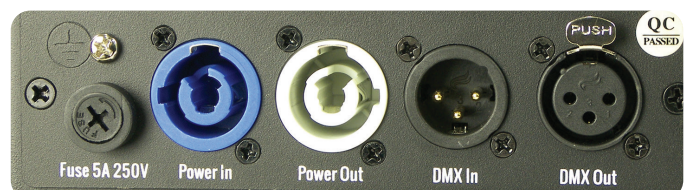

KLUB200B

LED BARREL

EVENT LIGHTING **lite**

MOVING HEADS

Photometrics	
Light Source	200W LED
Beam Angle	16°
Colour temperature:	8,500 K
Output	N/A
LED Lifespan	50,000 hours
Colour	
1 colour wheel	8 colors + open
Gobos	
Fixed:	8 gobos + open
Rotating:	7 gobos + open
Effects	
Dimming	0~100%
Strobe	1 - 25 Hz
Focus	Motorised
Gobo shaking:	Yes
Gobo prism	Rotating 4 facets
Movement	
Pan	180°
Tilt	45°
Power	
Input Voltage	100~240 V AC, 50/60 Hz, 200 W
Connection	powerCON in/out
Control	
Operation Modes	DMX, auto, sound active, master/slave
Control Protocol	DMX512, RDM
DMX Channels	14
Control Interface	3-pin XLR in/out
Display	LCD control panel, with 4 buttons
Housing	
Housing Materials	Steel, matte black finish
IP rating:	IP20
Net Weight	7.4 kg

Colour wheel

Fixed gobo wheel

Rotating gobo wheel

KLUB200B