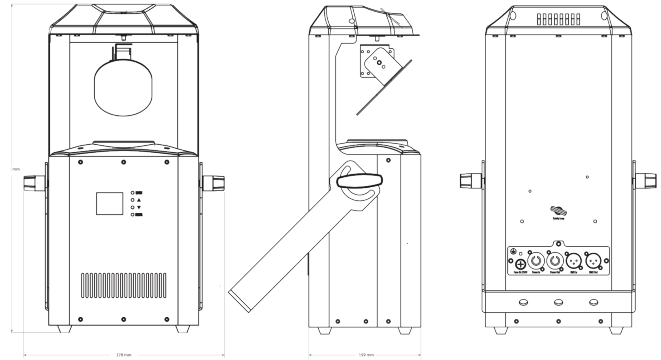

KLUB200S

LED SCANNER

EVENT LIGHTING lite

Photometrics

Light Source	200W LED
Beam Angle	15°
Colour temperature:	8,500 K
Output	21,300x@ 3m @ 15°
LED Lifespan	50,000 hours

Colour

1 colour wheel	8 colors + open
----------------	-----------------

Gobos

Fixed:	8 gobos + open
Rotating:	7 gobos + open

Effects

Dimming	0–100%
Strobe	1 - 25 Hz
Focus	Motorised

Gobo shaking:

Yes	Rotating 4 facets
-----	-------------------

Movement

Pan	180°
Tilt	45°

Power

Input Voltage	100–240 V AC, 50/60 Hz, 200 W
Connection	powerCON in/out

Control

Operation Modes	DMX, auto, sound active, master/slave
Control Protocol	DMX512, RDM
DMX Channels	14 / 16
Control Interface	3-pin XLR in/out
Display	LCD control panel, with 4 buttons

Housing

Housing Materials	Steel, matte black finish
IP rating:	IP20
Net Weight	7.2 kg

Colour wheel

Fixed gobo wheel

Rotating gobo wheel

Lux @ 15°

	3.0m	5.0m	7.0m
	Ø0.8	Ø1.3	Ø1.83
Full	21,300	8,280	4,180