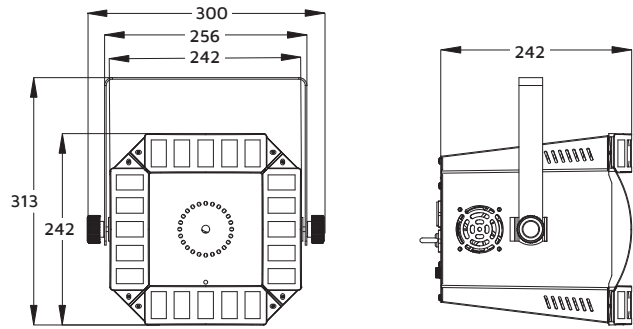

ORBIT2

3-IN-1 LED EFFECT LIGHT WITH DERBY (RGBW), STROBE, LASER AND IR REMOTE

EVENT LIGHTING **lite**