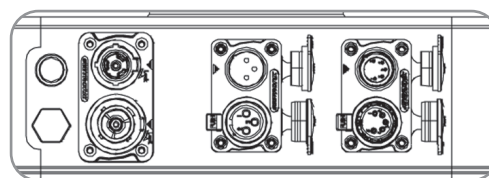

### Photometrics

Light Source	12 x 40W RGBW 4-in-1 LEDs
Beam Angle	3° - 25°
Zoom Angle	3° - 45°
Output	34,250 lux@ 5m at 3° 1,235 lux@ 5m / 16.4ft at 45°

CCT	2,500 - 10,000K
CRI	>70
LED Lifespan	>20,000 hours

Lux @ 45°	5.0m	10.0m	15.0m	20.0m
	Ø4.1	Ø8.3	Ø12.4	Ø16.5
Full	1,235	346	186	123