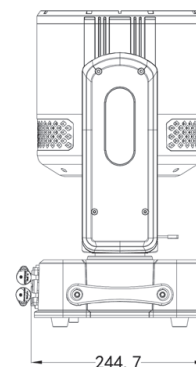

OUTBACK12X40W / OUTBACK12X40W-WH

OUTDOOR WASH MOVING HEAD