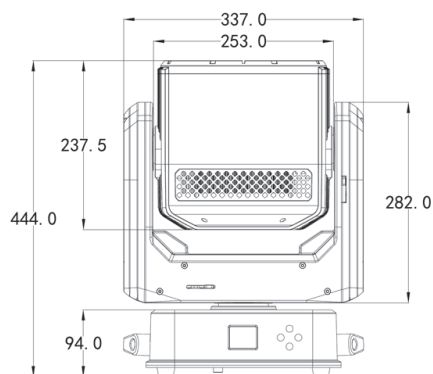

### Photometrics

Light Source	12 x 40W RGBW 4-in-1 LEDs
Beam Angle	3° - 25°
Zoom Angle	3° - 45°
Output	34,250 lux@ 5m at 3° 1,235 lux@ 5m / 16.4ft at 45°

CCT	2,500 - 10,000K
CRI	>70
LED Lifespan	>20,000 hours

### Housing

Housing Materials	ABS and steel, matte black or white finish
Protection	High temperature automatic protection
IP rating	IP65
Dimensions:	337 x 240 x 474mm
Net Weight	11 kg

Lux @ 3°	5.0m	10.0m	15.0m	20.0m
	Ø0.27	Ø0.52	Ø0.8	Ø1.05
Full	34,250	7,658	3,415	2,013

Lux @ 45°	5.0m	10.0m	15.0m	20.0m
	Ø4.1	Ø8.3	Ø12.4	Ø16.5
Full	1,235	346	186	123