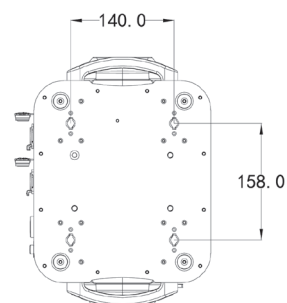

### Photometrics

Light Source	12 x 40W RGBW 4-in-1 LEDs
Beam Angle	3° - 25°
Zoom Angle	3° - 45°
Output	34,250 lux@ 5m at 3° 1,235 lux@ 5m / 16.4ft at 45°

CCT	2,500 - 10,000K
CRI	>70
LED Lifespan	>20,000 hours

### Housing

Housing Materials	ABS and steel, matte black or white finish
Protection	High temperature automatic protection
IP rating	IP65
Dimensions:	337 x 240 x 474mm
Net Weight	11 kg

Lux @ 3°	5.0m	10.0m	15.0m	20.0m
	Ø0.27	Ø0.52	Ø0.8	Ø1.05
Full	34,250	7,658	3,415	2,013

Lux @ 45°	5.0m	10.0m	15.0m	20.0m
	Ø4.1	Ø8.3	Ø12.4	Ø16.5
Full	1,235	346	186	123