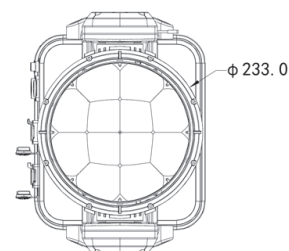

### Photometrics

Light Source	12 x 40W RGBW 4-in-1 LEDs
Beam Angle	3° - 25°
Zoom Angle	3° - 45°
Output	34,250 lux@ 5m at 3° 1,235 lux@ 5m / 16.4ft at 45°

CCT	2,500 - 10,000K
CRI	>70
LED Lifespan	>20,000 hours

### Housing

Housing Materials	ABS and steel, matte black or white finish
Protection	High temperature automatic protection
IP rating	IP65
Dimensions:	337 x 240 x 474mm
Net Weight	11 kg

Lux @ 3°	5.0m	10.0m	15.0m	20.0m
	Ø0.27	Ø0.52	Ø0.8	Ø1.05
Full	34,250	7,658	3,415	2,013

Lux @ 45°	5.0m	10.0m	15.0m	20.0m
	Ø4.1	Ø8.3	Ø12.4	Ø16.5
Full	1,235	346	186	123