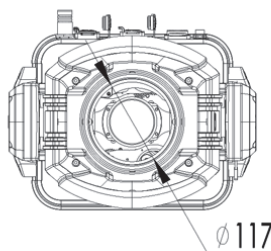

OUTBACK350H / OUTBACK350H-WH

OUTDOOR MOVING HEAD HYBRID

Photometrics

Light Source:	350W LED White
Beam Angle:	3° - 38°
Output:	69,703 lux @ 5m at 3°
Led lifespan:	>20,000 hours

Colour

	5 Colour + Open (first wheel)
	5 Colour + Open (second wheel)
	Colour Mixing: CMY + CTO

Gobos

Rotating:	7 + Open (first wheel)
Rotating:	7 + Open (second wheel)
Gobo Shaking:	Yes
Gobo Indexing:	Yes

Effects

Dimming:	0~100%
Strobe:	1 - 25 Hz
Zoom:	Motorised 3° to 38°
Prism:	Prism(1): 4-Facet circular prism, indexing Prism(2): 4-Facet linear prism, indexing
Frost:	Yes

Movement

	16 bit resolution
	Auto repositioning
Pan:	540°
Tilt:	270°

Power

Power consumption:	500W Max.
Input Voltage:	100~240 V AC, 50/60 Hz
Connection:	True1 in/out

Control

Control Protocol:	DMX512, RDM
DMX Channels:	27 / 30
Interface:	3-pin & 5-pin XLR in/out
Display:	TFT control panel

Housing

Materials:	ABS & Steel, matte black or white finish
Protection:	High temperature automatic protection
IP rating:	IP65
Dimensions:	338 x 240 x 621mm
Net Weight:	20 kg

Lux

	5m	10m	15m	20m
@ 3°	Ø0.27 69,703	Ø0.52 16,072	Ø0.8 7,167	Ø1.05 3,897
@ 38°	Ø3.55 2,538	Ø6.92 646	Ø10.4 286	Ø13.8 163