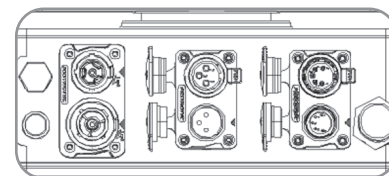

Movement

	16 bit resolution
	Auto repositioning
Pan:	540°
Tilt:	270°

Power

Power consumption:	500W Max.
Input Voltage:	100~240 V AC, 50/60 Hz
Connection:	True1 in/out

Control

Control Protocol:	DMX512, RDM
DMX Channels:	27 / 30
Interface:	3-pin & 5-pin XLR in/out
Display:	TFT control panel

Housing

Materials:	ABS & Steel, matte black or white finish
Protection:	High temperature automatic protection
IP rating:	IP65
Dimensions:	338 x 240 x 621mm
Net Weight:	20 kg

Lux

	5m	10m	15m	20m
@ 3°	Ø0.27 69,703	Ø0.52 16,072	Ø0.8 7,167	Ø1.05 3,897
@ 38°	Ø3.55 2,538	Ø6.92 646	Ø10.4 286	Ø13.8 163

Colour wheel (1)

Colour wheel (2)

Rotating gobo wheel (1)

Rotating gobo wheel (2)

Road Case (Optional)

OUTBACK350HCASE1

Road case to suit 1 unit of OUTBACK350H