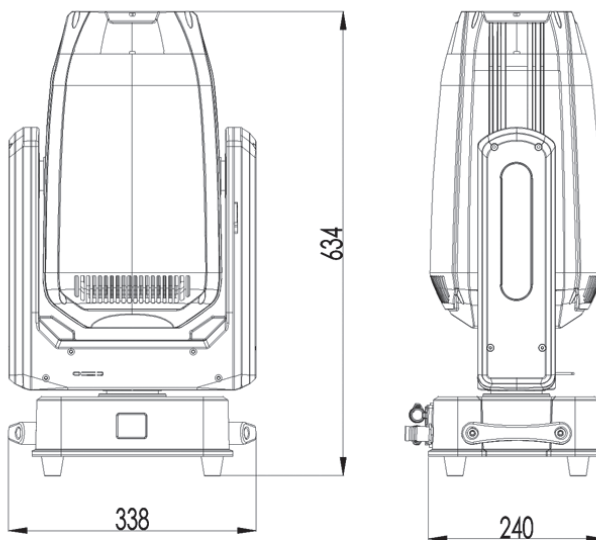

OUTBACK350H / OUTBACK350H-WH

OUTDOOR MOVING HEAD HYBRID

Photometrics

Light Source:	350W LED White
Beam Angle:	3° - 38°
Output:	69,703 lux @ 5m at 3°
Led lifespan:	>20,000 hours

Colour

	5 Colour + Open (first wheel)
	5 Colour + Open (second wheel)
	Colour Mixing: CMY + CTO

Movement

	16 bit resolution
	Auto repositioning
Pan:	540°
Tilt:	270°

Power

Power consumption:	500W Max.
Input Voltage:	100~240 V AC, 50/60 Hz
Connection:	True1 in/out

Control

Control Protocol:	DMX512, RDM
DMX Channels:	27 / 30
Interface:	3-pin & 5-pin XLR in/out
Display:	TFT control panel

Housing

Materials:	ABS & Steel, matte black or white finish
Protection:	High temperature automatic protection
IP rating:	IP65
Dimensions:	338 x 240 x 621mm
Net Weight:	20 kg

Lux

	5m	10m	15m	20m
@ 3°	Ø0.27 69,703	Ø0.52 16,072	Ø0.8 7,167	Ø1.05 3,897
@ 38°	Ø3.55 2,538	Ø6.92 646	Ø10.4 286	Ø13.8 163