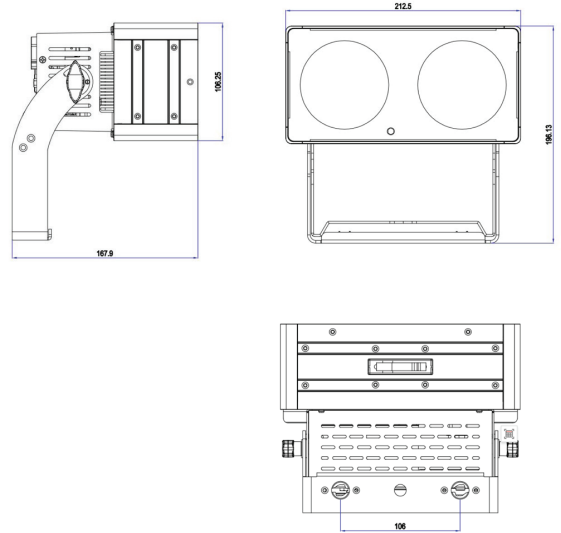

PANX21 / PANX21-WH

INDOOR PIXEL PANEL

Photometrics	
Light Source:	2 x 1 40W RGB+CW+WW COB LEDs
Beam Angle:	40°
Field Angle:	60°
Output:	1,066 lux @ 2m full on
PWM:	1,200 Hz
Led lifespan:	50,000 hours
Effects	
Dimming:	5 x 16-bit Dimming Curves
Strobe:	1~25 Hz
Power	
Power consumption:	50W Max
Input Voltage:	100~240 V AC, 50/60 Hz
Connection:	True1 in/out
Control	
Control Protocol:	DMX512, optional WDMX
DMX Channels:	1 / 2 / 3 / 4CW / 4WW / 8 / 11 / 12
Interface:	5-pin XLR in/out
Operational Modes:	DMX, manual, auto, sound active, master/slave, multi fixture chase, WDMX (optional)
Display	4-button LCD control panel
Software Upgrade via DMX:	Yes
Housing	
Materials:	Aluminium, matte black or white finish
Cooling:	Fanless
IP rating:	IP20
Dimensions:	213 x 168 x 197 mm
Net Weight:	2.5 kg
Rigging:	1x Omega bracket with 1/4 turn quick locks Coffin Latch - Top+Bottom with Hex key (included)

Coffin Latches

Lux @ 40°		PANX21				
		1.0m	2.0m	3.0m	4.0m	5.0m
R		476	111	50	30	20
G		1,000	250	120	65	45
B		201	50	22	15	5
CW		1,500	390	175	100	65
WW		1,134	300	130	76	50
Full		4,137	1,066	485	275	180

Rigging Accessories (Included)

Omega bracket with 1/4 turn quick locks

Hex key