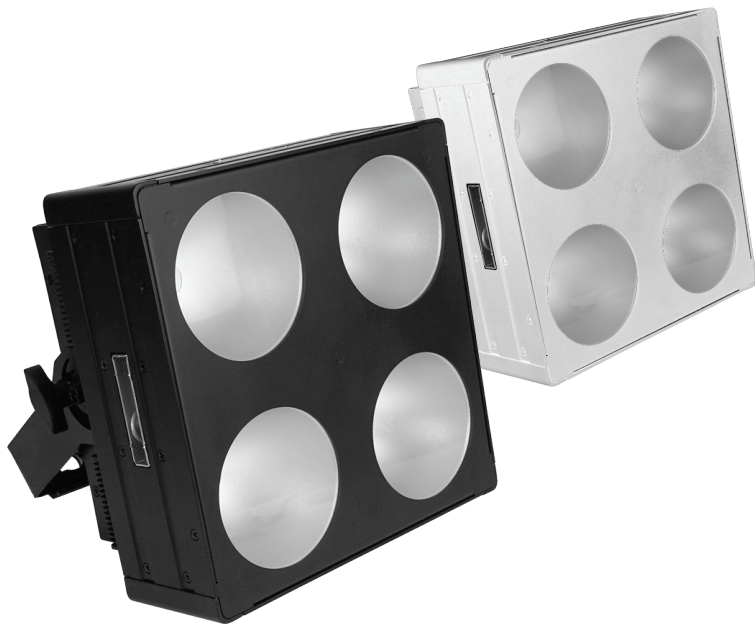

PANX22 / PANX22-WH

INDOOR PIXEL PANEL

Photometrics	
Light Source:	2 x 2 40W RGB+CW+WW COB LEDs
Beam Angle:	40°
Field Angle:	60°
Output:	1,965 lux @ 2m full on
PWM:	1,200 Hz
Led lifespan:	50,000 hours
Effects	
Dimming:	5 x 16-bit Dimming Curves
Strobe:	1~25 Hz
Power	
Power consumption:	120W Max
Input Voltage:	100~240 V AC, 50/60 Hz
Connection:	True1 in/out
Control	
Control Protocol:	DMX512, optional WDMX
DMX Channels:	1 / 2 / 3 / 4CW / 4WW / 8 / 11 / 22
Interface:	3-pin and 5-pin XLR in/out
Operational Modes:	DMX, manual, auto, sound active, master/slave, multi fixture chase, WDMX (optional)
Display	4-button LCD control panel
Software Upgrade via DMX:	Yes
Housing	
Materials:	Aluminium, matte black or white finish
Cooling:	Fanless
IP rating:	IP20
Dimensions:	213 x 213 x 136 mm
Net Weight:	3.85 kg
Rigging:	1x Omega bracket with 1/4 turn quick locks Coffin Latch - All Sides with Hex key (included)

Coffin Latches

Lux @ 40°	PANX22				
	1.0m	2.0m	3.0m	4.0m	5.0m
R	770	200	100	60	45
G	1,735	460	215	126	85
B	380	100	45	27	18
CW	2,670	720	335	200	132
WW	2,070	560	255	153	100
Full	7,300	1,965	905	540	355

Rigging Accessories (Included)

Omega bracket with 1/4 turn quick locks

Hex key