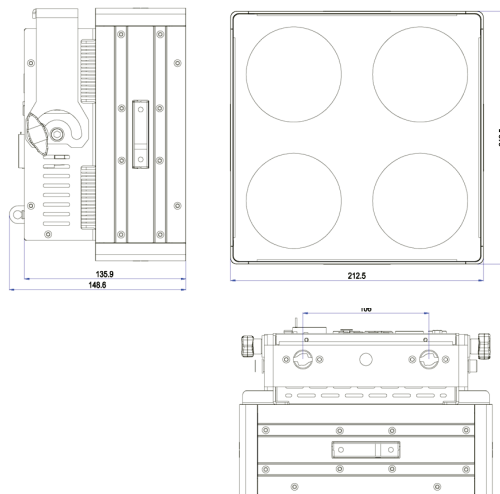

PANX22 / PANX22-WH

INDOOR PIXEL PANEL

Photometrics	
Light Source:	2 x 2 40W RGB+CW+WW COB LEDs
Beam Angle:	40°
Field Angle:	60°
Output:	1,965 lux @ 2m full on
PWM:	1,200 Hz
Led lifespan:	50,000 hours
Effects	
Dimming:	5 x 16-bit Dimming Curves
Strobe:	1~25 Hz
Power	
Power consumption:	120W Max
Input Voltage:	100~240 V AC, 50/60 Hz
Connection:	True1 in/out
Control	
Control Protocol:	DMX512, optional WDMX
DMX Channels:	1 / 2 / 3 / 4CW / 4WW / 8 / 11 / 22
Interface:	3-pin and 5-pin XLR in/out
Operational Modes:	DMX, manual, auto, sound active, master/slave, multi fixture chase, WDMX (optional)
Display	4-button LCD control panel
Software Upgrade via DMX:	Yes
Housing	
Materials:	Aluminium, matte black or white finish
Cooling:	Fanless
IP rating:	IP20
Dimensions:	213 x 213 x 136 mm
Net Weight:	3.85 kg
Rigging:	1x Omega bracket with 1/4 turn quick locks Coffin Latch - All Sides with Hex key (included)

Coffin Latches

Lux @ 40°	PANX22				
	1.0m	2.0m	3.0m	4.0m	5.0m
R	770	200	100	60	45
G	1,735	460	215	126	85
B	380	100	45	27	18
CW	2,670	720	335	200	132
WW	2,070	560	255	153	100
Full	7,300	1,965	905	540	355

Rigging Accessories (Included)

Omega bracket with 1/4 turn quick locks

Hex key