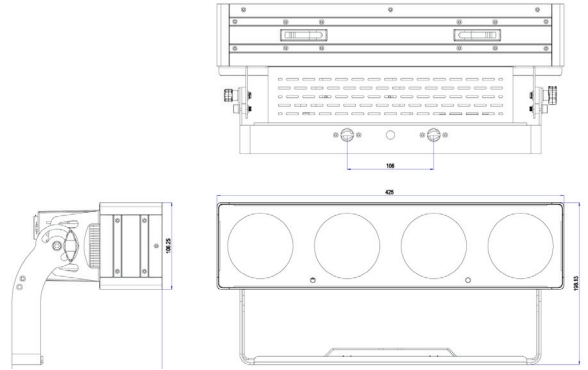

## INDOOR PIXEL PANEL

<b>Photometrics</b>	
Light Source:	4 x 1 40W RGB+CW+WW COB LEDs
Beam Angle:	40°
Field Angle:	60°
Output:	1,930 lux @ 2m full on
PWM:	1,200 Hz
Led lifespan:	50,000 hours
<b>Effects</b>	
Dimming:	5 x 16-bit Dimming Curves
Strobe:	1~25 Hz
<b>Power</b>	
Power consumption:	120W Max
Input Voltage:	100~240 V AC, 50/60 Hz
Connection:	True1 in/out
<b>Control</b>	
Control Protocol:	DMX512, optional WDMX
DMX Channels:	1 / 2 / 3 / 4CW / 4WW / 8 / 11 / 22
Interface:	5-pin XLR in/out
Operational Modes:	DMX, manual, auto, sound active, master/slave, multi fixture chase, WDMX (optional)
Display	4-button LCD control panel
Software Upgrade via DMX:	Yes
<b>Housing</b>	
Materials:	Aluminium, matte black or white finish
Cooling:	Fanless
IP rating:	IP20
Dimensions:	425 x 197 x 183 mm
Net Weight:	4.3 kg
Rigging:	1x Omega bracket with 1/4 turn quick locks Coffin Latch - Top+Bottom with Hex key (included)

Lux @ 40°		PANX41				
	1.0m	2.0m	3.0m	4.0m	5.0m	
<b>R</b>	833	210	100	60	40	
<b>G</b>	1,645	460	210	130	90	
<b>B</b>	340	95	45	30	20	
<b>CW</b>	2,470	700	320	190	130	
<b>WW</b>	1,920	540	250	150	100	
<b>Full</b>	6,870	1,930	880	520	355	

### Rigging Accessories (Included)

Omega bracket with 1/4 turn quick locks

Hex key