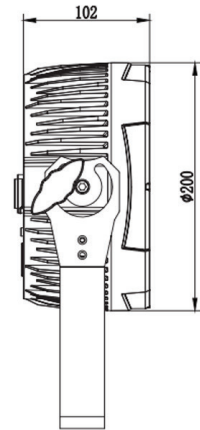

PAR12H/ PAR12Q / PAR12VW [-WH]

12 X LED INDOOR RGBWAU / RGBW / CW-WW-A PAR

**EVENT
LIGHTING**

PARCANS

Photometrics	PAR12H	PAR12Q	PAR12VW
Light Source:	12x 12W RGBWA+UV LEDs	12x 8W RGBW LEDs	12x 6W CW/WW/A LEDs
Beam Angle:		30° (optional: 55°)	
Output:	3,150 lux @ 2.0 m full on	4,680 lux @ 2.0 m full on	3,270 lux @ 2.0 m full on
PWM:		2,940 Hz	
Led lifespan:		50,000 hours	
Effects			
Dimming:		5 x 16-bit Dimming Curves	
Strobe:		1~30 Hz	
Power			
Power consumption:	120W Max	98W Max	60W Max
Input Voltage:		100~240 V AC, 50/60 Hz	
Connection:		True1 in/out	
Control			
Control Protocol:		DMX512, WDMX (optional)	
DMX Channels:	1 / 2 / 3 / 4W / 4A / 6 / 8 / 12 / 14	1 / 2 / 3 / 4 / 6 / 10	1 / 2 / 3 / 10
Interface:		5-pin XLR in/out	
Operational Modes:	DMX, WDMX (optional), auto run, sound active, master/slave, manual colour control, static colour control		
Display	4-button LCD control panel		
Housing			
Materials:	Die-cast aluminium, matte black or white finish		
Dimensions:	263 x 293 x 98 mm		
Cooling:	Fanless Cooling		
IP rating:	IP20		
Net Weight:	3.2 kg		
Rigging:	1x omega brackets with 1/4-turn quick locks		

Optional Accessories

PAR12BDKIT [-WH]

Rotatable Barn Doors with base, gel frame, frost and safety loop

PAR12GELFR

Gel frame for PAR12H/Q/VW

PAR12FROST

Frost filter for PAR12H/Q/VW

Lux @ 30°	PAR12H				
	1.0m	2.0m	3.0m	4.0m	5.0m
R	2,520	638	298	171	105
G	3,175	825	376	209	128
B	2,308	603	268	153	86
W	4,524	1,320	679	324	199
A	1,751	462	212	119	76
U	801	217	97	55	33
Full	12,800	3,150	1,350	760	505

Lux @ 30°	PAR12Q				
	1.0m	2.0m	3.0m	4.0m	5.0m
R	4,180	1,040	469	265	170
G	6,570	1,620	760	428	278
B	2,050	515	231	133	84
W	7,790	1,980	883	500	329
Full	18,300	4,680	2,090	1,170	771

Lux @ 30°	PAR12VW				
	1.0m	2.0m	3.0m	4.0m	5.0m
CW	5,570	1,425	637	370	240
WW	4,750	1,217	545	315	202
A	3,180	847	365	217	142
Full	12,610	3,270	1,473	845	542