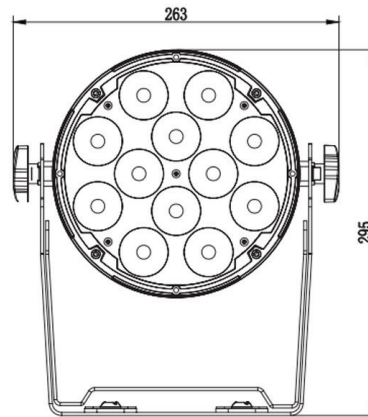

PAR12H/ PAR12Q / PAR12VW [-WH]

12 X LED INDOOR RGBWAU / RGBW / CW-WW-A PAR

**EVENT
LIGHTING**

PARCANS

Photometrics	PAR12H	PAR12Q	PAR12VW
Light Source:	12x 12W RGBWA+UV LEDs	12x 8W RGBW LEDs	12x 6W CW/WW/A LEDs
Beam Angle:		30° (optional: 55°)	
Output:	3,150 lux @ 2.0 m full on	4,680 lux @ 2.0 m full on	3,270 lux @ 2.0 m full on
PWM:		2,940 Hz	
Led lifespan:		50,000 hours	
Effects			
Dimming:		5 x 16-bit Dimming Curves	
Strobe:		1~30 Hz	
Power			
Power consumption:	120W Max	98W Max	60W Max
Input Voltage:		100~240 V AC, 50/60 Hz	
Connection:		True1 in/out	
Control			
Control Protocol:		DMX512, WDMX (optional)	
DMX Channels:	1 / 2 / 3 / 4W / 4A / 6 / 8 / 12 / 14	1 / 2 / 3 / 4 / 6 / 10	1 / 2 / 3 / 10
Interface:		5-pin XLR in/out	
Operational Modes:	DMX, WDMX (optional), auto run, sound active, master/slave, manual colour control, static colour control		
Display	4-button LCD control panel		
Housing			
Materials:	Die-cast aluminium, matte black or white finish		
Dimensions:	263 x 293 x 98 mm		
Cooling:	Fanless Cooling		
IP rating:	IP20		
Net Weight:	3.2 kg		
Rigging:	1x omega brackets with 1/4-turn quick locks		

Optional Accessories

PAR12BDKIT [-WH]

Rotatable Barn Doors with base, gel frame, frost and safety loop

PAR12GELFR

Gel frame for PAR12H/Q/VW

PAR12FROST

Frost filter for PAR12H/Q/VW

Lux @ 30°	PAR12H				
	1.0m	2.0m	3.0m	4.0m	5.0m
R	2,520	638	298	171	105
G	3,175	825	376	209	128
B	2,308	603	268	153	86
W	4,524	1,320	679	324	199
A	1,751	462	212	119	76
U	801	217	97	55	33
Full	12,800	3,150	1,350	760	505

Lux @ 30°	PAR12Q				
	1.0m	2.0m	3.0m	4.0m	5.0m
R	4,180	1,040	469	265	170
G	6,570	1,620	760	428	278
B	2,050	515	231	133	84
W	7,790	1,980	883	500	329
Full	18,300	4,680	2,090	1,170	771

Lux @ 30°	PAR12VW				
	1.0m	2.0m	3.0m	4.0m	5.0m
CW	5,570	1,425	637	370	240
WW	4,750	1,217	545	315	202
A	3,180	847	365	217	142
Full	12,610	3,270	1,473	845	542