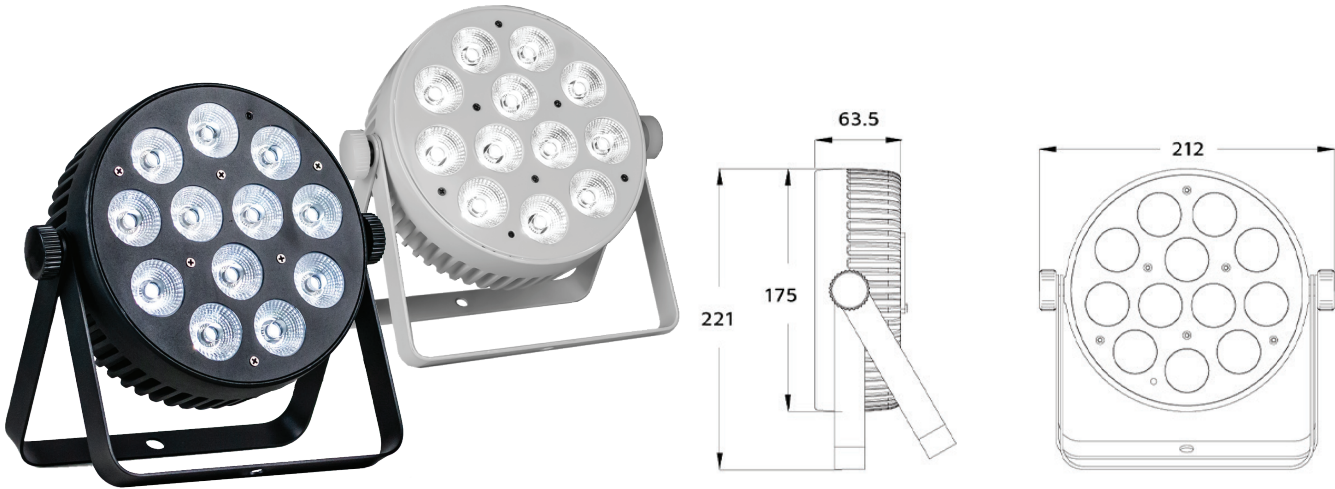

# PAR12X12L / PAR12X8L -[WH]

INDOOR LITE SERIES PAR

Photometrics	PAR12X12L / PAR12X12LW	PAR12X8L
Light Source:	12x 12W RGBW 6-in-1 LED	12x 8W RGBW 4-in-1 LED
Beam Angle:	40°	
Output:	2,580 lux @ 2.0 m full on	4,950 lux @ 2.0 m full on
PWM:	2,000 Hz	
Led lifespan:	50,000 hours	
<b>Effects</b>		
Dimming:	Dimming: 0-100%	
Strobe:	Strobe: 1 - 20 Hz	
<b>Power</b>		
Power consumption:	60W Max	60W Max
Input Voltage:	100-240V AC, 50/60Hz	
Connection:	IEC in/out	
<b>Control</b>		
Control Protocol:	DMX512	
DMX Channels:	6 / 11	4 / 9
Interface:	3-pin XLR in / out	
Operational Modes:	Modes: DMX, manual, auto, sound active, IR remote, master/slave	
Display	4-button and 4-digit LED control panel	
<b>Housing</b>		
Materials:	Die-cast aluminium, matte black or white finish	
Dimensions:	212 x 221 x 64 mm	
Cooling:	Fanless Cooling	
IP rating:	IP20	
Net Weight:	1.85 kg	
Optional accessories:	Carry bag PAR12LBAG	

Lux @ 40°	PAR12X12L / PAR12X12LW				
	1.0m	2.0m	3.0m	4.0m	5.0m
<b>R</b>	1,445	409	180	93	70
<b>G</b>	2,030	570	250	130	95
<b>B</b>	2,910	882	270	171	126
<b>W</b>	2,420	734	322	171	126
<b>A</b>	850	258	120	66	46
<b>U</b>	840	264	120	66	49
<b>Full</b>	8,550	2,580	1,123	543	423

Lux @ 40°	PAR12X8L				
	1.0m	2.0m	3.0m	4.0m	5.0m
<b>R</b>	3,300	850	370	230	140
<b>G</b>	3,700	1,055	480	290	180
<b>B</b>	5,500	1,626	705	415	260
<b>W</b>	4,200	1,265	570	335	222
<b>Full</b>	13,800	4,950	1,960	850	700