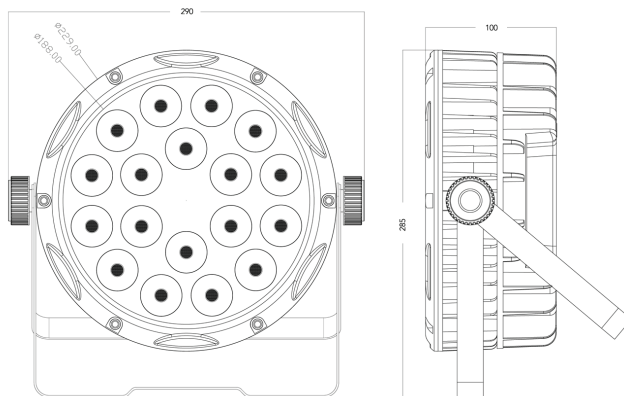

PAR18X4QL-IP

OUTDOOR LITE SERIES PAR

Photometrics	PAR18X4QL-IP
Light Source:	18 x 4W RGBW 4 in1 LED
Beam Angle:	45°
Output:	1,850 lux @ 3.0 m full on
Led lifespan:	50,000 hours
Effects	
Dimming:	0–100% linear
Strobe:	1–30 Hz
Power	
Power consumption:	100W
Input Voltage:	100–240 V AC, 50/60 Hz
Connection:	True1 in/out
Control	
Control Protocol:	DMX512, WDMX (optional)
DMX Channels:	4 / 8
Interface:	3-pin XLR in/out
Operational Modes:	DMX, auto, sound active, master/slave
Display	4-button LED control panel
Housing	
Materials:	Die-cast aluminium, matte black or white finish
Dimensions:	290 x 285 x 100mm
IP rating:	IP65
Net Weight:	2.0 kg

Lux @ 45°		PAR18X4QL-IP		
	1.0m	3.0m	5.0m	
	Ø0.83	Ø2.49	Ø4.14	
R	5,500	590	251	
G	8,000	1,128	508	
B	327	42	18	
W	7,500	920	460	
Full	12,800	1,850	750	