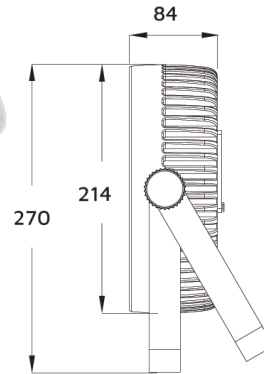

# PAR19X12L [-WH]

INDOOR LITE SERIES PAR

<b>Photometrics</b>	
Light Source:	19x 12W RGBWU 6-in-1 LEDs
Beam Angle:	40°
Output:	3,310 lux @ 2.0 m full on
PWM:	20,000 Hz
Led lifespan:	50,000 hours
<b>Effects</b>	
Dimming:	0~100%
Strobe:	1~20 Hz
<b>Power</b>	
Power consumption:	100W Max
Input Voltage:	100V~240 V AC, 50/60Hz
Connection:	powerCON in/out
<b>Control</b>	
Control Protocol:	DMX512
DMX Channels:	6 / 11
Interface:	3-pin XLR in / out
Operational Modes:	DMX, manual, auto, sound active, IR remote, master/slave
Built-in Programming:	Yes
Display:	4-button and 4-digit LED control panel
<b>Housing</b>	
Materials:	Die-cast aluminium, matte black or white finish
Dimensions:	275 x 270 x 84 mm
Cooling:	Fanless Cooling
IP rating:	IP20
Net Weight:	2.8 kg

Lux @ 40°						
	1.0m	2.0m	3.0m	4.0m	5.0m	
R	2,850	650	290	162	107	
G	4,310	1,112	495	286	180	
B	6,290	1,340	670	385	250	
W	4,850	1,278	598	349	230	
A	705	170	82	43	32	
U	2,460	695	325	186	124	
Full	12,730	3,310	1,436	845	545	