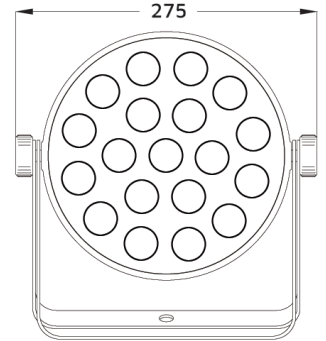

# PAR19X12L [-WH]

INDOOR LITE SERIES PAR

<b>Photometrics</b>	
Light Source:	19x 12W RGBWU 6-in-1 LEDs
Beam Angle:	40°
Output:	3,310 lux @ 2.0 m full on
PWM:	20,000 Hz
Led lifespan:	50,000 hours
<b>Effects</b>	
Dimming:	0~100%
Strobe:	1~20 Hz
<b>Power</b>	
Power consumption:	100W Max
Input Voltage:	100V~240 V AC, 50/60Hz
Connection:	powerCON in/out
<b>Control</b>	
Control Protocol:	DMX512
DMX Channels:	6 / 11
Interface:	3-pin XLR in / out
Operational Modes:	DMX, manual, auto, sound active, IR remote, master/slave
Built-in Programming:	Yes
Display:	4-button and 4-digit LED control panel
<b>Housing</b>	
Materials:	Die-cast aluminium, matte black or white finish
Dimensions:	275 x 270 x 84 mm
Cooling:	Fanless Cooling
IP rating:	IP20
Net Weight:	2.8 kg

Lux @ 40°						
	1.0m	2.0m	3.0m	4.0m	5.0m	
R	2,850	650	290	162	107	
G	4,310	1,112	495	286	180	
B	6,290	1,340	670	385	250	
W	4,850	1,278	598	349	230	
A	705	170	82	43	32	
U	2,460	695	325	186	124	
Full	12,730	3,310	1,436	845	545	