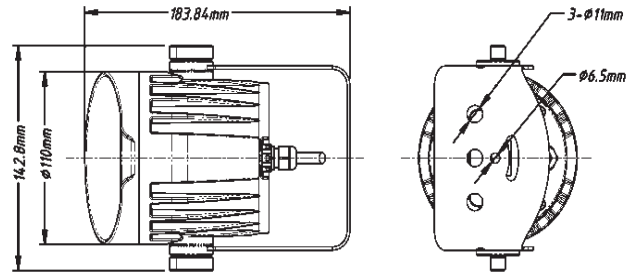

PAR1X150

OUTDOOR 1X 15W RGBW PRO PAR WITH WIRELESS DMX

EVENT
LIGHTING

Photometrics

Light Source: 1x 15W RGBW 4 in 1 LED
 Beam Angle: 10°, 25° with frost filter (included)
 Output: 7,051 lux @ 1m
 LED Lifespan: 50,000 hours
 Effects:
 Dimming: 0~100%
 Strobe: 1~23 Hz

Power

Input Voltage: 100~240V AC, 50/60 Hz
 Power Consumption: 18W
 Connection: Built-in

Control

Control Protocol: Wireless DMX, Auto, Manual, Master/Slave, IR Remote.
 DMX Channels: 3/4/6/8/11
 Built-in Programming: 15 built-in macros.
 Display: OLED display with 4-button control.

Housing

Materials: Die Cast Aluminium.
 Finishing: Matte Black.
 Cooling: Fanless
 IP rating: IP65
 Net Weight: 1.5 kg
 Overall Size: 190 x 160 x 110 mm

Included Accessories

IR Remote
 Securing Peg
 Frost Filter
 Cable lead with moulded 240V plug

Included Accessories:

IR Remote

Frost Filter

Securing Peg

Lux

	@ 8°			
	1.0m	3.0m	5.0m	7.0m
R	2,088	207	79	41
G	2,601	295	108	56
B	757	83	29	16
W	2,774	311	113	59
Full	7,051	767	294	151