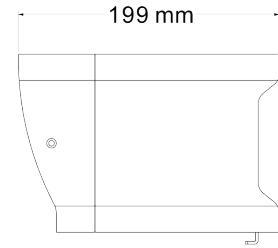

# PAR4X12B2

4X 12 W RGBWAU BATTERY-POWERED PARCAN WITH WIRELESS DMX

EVENT  
LIGHTING

PARCANS

Photometrics	
Light Source	4x 12 W RGBWAU 6-in-1 LEDs
Beam Angle	25°
Output	5,980 lux @ 1 m Full on
PWM	16,000 Hz
LED Lifespan	50,000 hours
Effects	
Dimming	0~100%
Strobe	0~20 Hz
Power	
Input Voltage	100~240 V AC, 50/60 Hz
Power Pack	12V DC 9.6 A
Power Consumption	48 W
Connection	DC input socket
Control	
Operation Modes	Wireless DMX, manual, auto, sound active, master/slave, Wi-Fi, IR Remote
Control Protocol	Wireless DMX, Wi-Fi, IR
DMX Channels	6/10
Display	4-button and 4-digit LED control panel
Battery	
Single Colour	Up to 15 hours
Full Colour	Up to 4 hours
Housing	
Housing Materials	Die cast aluminium
Housing Finish	Matte black
Cooling	Fanless cooling
IP Rating	IP20
Net Weight	2.4 kg
Accessories	
Optional	Carry Bag: PAR4X12B2BAG

Lux	@ 25°				
	1.0m	2.0m	3.0m	4.0m	5.0m
	Ø0.44	Ø0.89	Ø1.33	Ø1.77	Ø2.22
<b>R</b>	883	263	116	73	52
<b>G</b>	1,356	389	171	106	73
<b>B</b>	1,610	450	202	122	83
<b>W</b>	1,722	513	224	138	94
<b>A</b>	532	151	72	46	36
<b>U</b>	492	156	72	46	35
<b>Full</b>	5,980	1,590	732	440	292