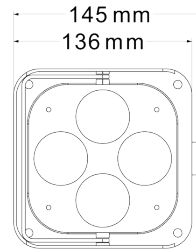

# PAR4X12B2

4X 12 W RGBWAU BATTERY-POWERED PARCAN WITH WIRELESS DMX

EVENT  
LIGHTING

PARCANS

Photometrics	
Light Source	4x 12 W RGBWAU 6-in-1 LEDs
Beam Angle	25°
Output	5,980 lux @ 1 m Full on
PWM	16,000 Hz
LED Lifespan	50,000 hours
Effects	
Dimming	0~100%
Strobe	0~20 Hz
Power	
Input Voltage	100~240 V AC, 50/60 Hz
Power Pack	12V DC 9.6 A
Power Consumption	48 W
Connection	DC input socket
Control	
Operation Modes	Wireless DMX, manual, auto, sound active, master/slave, Wi-Fi, IR Remote
Control Protocol	Wireless DMX, Wi-Fi, IR
DMX Channels	6/10
Display	4-button and 4-digit LED control panel
Battery	
Single Colour	Up to 15 hours
Full Colour	Up to 4 hours
Housing	
Housing Materials	Die cast aluminium
Housing Finish	Matte black
Cooling	Fanless cooling
IP Rating	IP20
Net Weight	2.4 kg
Accessories	
Optional	Carry Bag: PAR4X12B2BAG

Lux	@ 25°				
	1.0m	2.0m	3.0m	4.0m	5.0m
	Ø0.44	Ø0.89	Ø1.33	Ø1.77	Ø2.22
<b>R</b>	883	263	116	73	52
<b>G</b>	1,356	389	171	106	73
<b>B</b>	1,610	450	202	122	83
<b>W</b>	1,722	513	224	138	94
<b>A</b>	532	151	72	46	36
<b>U</b>	492	156	72	46	35
<b>Full</b>	5,980	1,590	732	440	292