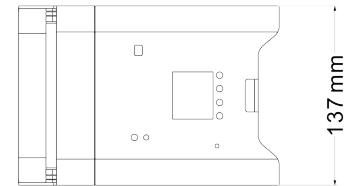

# PAR4X12B2

4X 12 W RGBWAU BATTERY-POWERED PARCAN WITH WIRELESS DMX

EVENT  
LIGHTING

PARCANS

Photometrics	
Light Source	4x 12 W RGBWAU 6-in-1 LEDs
Beam Angle	25°
Output	5,980 lux @ 1 m Full on
PWM	16,000 Hz
LED Lifespan	50,000 hours
Effects	
Dimming	0~100%
Strobe	0~20 Hz
Power	
Input Voltage	100~240 V AC, 50/60 Hz
Power Pack	12V DC 9.6 A
Power Consumption	48 W
Connection	DC input socket
Control	
Operation Modes	Wireless DMX, manual, auto, sound active, master/slave, Wi-Fi, IR Remote
Control Protocol	Wireless DMX, Wi-Fi, IR
DMX Channels	6/10
Display	4-button and 4-digit LED control panel
Battery	
Single Colour	Up to 15 hours
Full Colour	Up to 4 hours
Housing	
Housing Materials	Die cast aluminium
Housing Finish	Matte black
Cooling	Fanless cooling
IP Rating	IP20
Net Weight	2.4 kg
Accessories	
Optional	Carry Bag: PAR4X12B2BAG

Lux	@ 25°				
	1.0m	2.0m	3.0m	4.0m	5.0m
	Ø0.44	Ø0.89	Ø1.33	Ø1.77	Ø2.22
<b>R</b>	883	263	116	73	52
<b>G</b>	1,356	389	171	106	73
<b>B</b>	1,610	450	202	122	83
<b>W</b>	1,722	513	224	138	94
<b>A</b>	532	151	72	46	36
<b>U</b>	492	156	72	46	35
<b>Full</b>	5,980	1,590	732	440	292