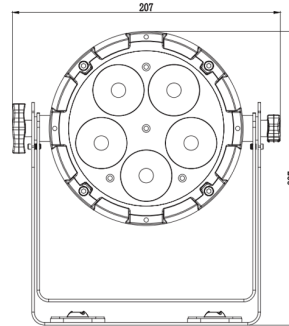

# PAR5H/ PAR5Q / PAR5VW - [WH]

5 X LED INDOOR RGBWAU / RGBW / CW-WW-A PAR

Photometrics	PAR5H	PAR5Q	PAR5VW
Light Source:	5x 12W RGBWA+UV LEDs	5x 8W RGBW LEDs	5x 6W CW/WW/A LEDs
Beam Angle:		30° (optional: 55°)	
Output:	1,420 lux @ 2.0 m full on	2,000 lux @ 2.0 m full on	1,610 lux @ 2.0 m full on
PWM:		2,940 Hz	
Led lifespan:		50,000 hours	
<b>Effects</b>			
Dimming:		5 x 16-bit Dimming Curves	
Strobe:		1-30 Hz	
<b>Power</b>			
Power consumption:	50W Max	40W Max	35W Max
Input Voltage:		100-240 V AC, 50/60 Hz	
Connection:		True1 in/out	
<b>Control</b>			
Control Protocol:		DMX512, WDMX (optional)	
DMX Channels:	1 / 2 / 3 / 4W/ 4A/ 6 / 8 / 12 / 14	1 / 2 / 3 / 4 / 6 / 10	1 / 2 / 3 / 10
Interface:		5-pin XLR in/out	
Operational Modes:		DMX, WDMX (optional), auto run, sound active, master/slave, manual colour control, static colour control	
Display		4-button LCD control panel	
<b>Housing</b>			
Materials:		Die-cast aluminium, matte black or white finish	
Dimensions:		207 x 227 x 120 mm	
Cooling:		Fanless Cooling	
IP rating:		IP20	
Net Weight:		1.9 kg	
Rigging:		1x omega brackets with 1/4-turn quick locks	

Lux @ 30°	PAR5Q				
	1.0m	2.0m	3.0m	4.0m	5.0m
<b>R</b>	1,800	438	196	113	72
<b>G</b>	2,900	732	325	190	120
<b>B</b>	895	214	93	55	34
<b>W</b>	3,410	854	378	220	140
<b>Full</b>	8,000	2,000	903	505	322

Lux @ 30°	PAR5VW				
	1.0m	2.0m	3.0m	4.0m	5.0m
<b>CW</b>	2,750	695	308	176	112
<b>WW</b>	2,380	604	268	153	98
<b>A</b>	1,640	411	182	102	65
<b>Full</b>	6,410	1,610	717	405	260