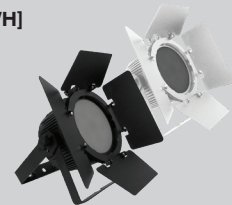

Optional Accessories

PAR5BDKIT -[WH]

Rotatable Barn Doors with base, gel frame, frost and safety loop