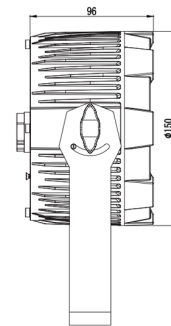

# PAR5H/ PAR5Q / PAR5VW - [WH]

5 X LED INDOOR RGBWAU / RGBW / CW-WW-A PAR

Photometrics	PAR5H	PAR5Q	PAR5VW
Light Source:	5x 12W RGBWA+UV LEDs	5x 8W RGBW LEDs	5x 6W CW/WW/A LEDs
Beam Angle:		30° (optional: 55°)	
Output:	1,420 lux @ 2.0 m full on	2,000 lux @ 2.0 m full on	1,610 lux @ 2.0 m full on
PWM:		2,940 Hz	
Led lifespan:		50,000 hours	
<b>Effects</b>			
Dimming:		5 x 16-bit Dimming Curves	
Strobe:		1-30 Hz	
<b>Power</b>			
Power consumption:	50W Max	40W Max	35W Max
Input Voltage:		100-240 V AC, 50/60 Hz	
Connection:		True1 in/out	
<b>Control</b>			
Control Protocol:		DMX512, WDMX (optional)	
DMX Channels:	1 / 2 / 3 / 4W/ 4A/ 6 / 8 / 12 / 14	1 / 2 / 3 / 4 / 6 / 10	1 / 2 / 3 / 10
Interface:		5-pin XLR in/out	
Operational Modes:		DMX, WDMX (optional), auto run, sound active, master/slave, manual colour control, static colour control	
Display		4-button LCD control panel	
<b>Housing</b>			
Materials:		Die-cast aluminium, matte black or white finish	
Dimensions:		207 x 227 x 120 mm	
Cooling:		Fanless Cooling	
IP rating:		IP20	
Net Weight:		1.9 kg	
Rigging:		1x omega brackets with 1/4-turn quick locks	

Lux @ 30°	PAR5Q				
	1.0m	2.0m	3.0m	4.0m	5.0m
<b>R</b>	1,800	438	196	113	72
<b>G</b>	2,900	732	325	190	120
<b>B</b>	895	214	93	55	34
<b>W</b>	3,410	854	378	220	140
<b>Full</b>	8,000	2,000	903	505	322

Lux @ 30°	PAR5VW				
	1.0m	2.0m	3.0m	4.0m	5.0m
<b>CW</b>	2,750	695	308	176	112
<b>WW</b>	2,380	604	268	153	98
<b>A</b>	1,640	411	182	102	65
<b>Full</b>	6,410	1,610	717	405	260