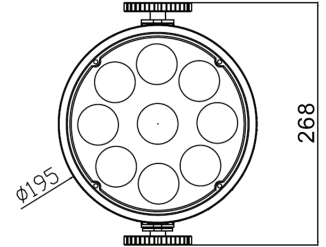

# PAR9X12BH-IP [-WH]

OUTDOOR BATTERY PRO PAR

EVENT  
LIGHTING

PARCANS

<b>Photometrics</b>	
Light Source:	9x 12 W RGBWAW LED
Beam Angle:	25°
Output:	2,840 lux @ 2.0 m full on
PWM:	20,000 Hz
Led lifespan:	50,000 hours
<b>Effects</b>	
Dimming:	0–100%
Strobe:	1–20 Hz
<b>Power</b>	
Power consumption:	72W Max
Input Voltage:	100V–240 V AC, 50/60Hz
Connection:	True1 in/out
<b>Control</b>	
Control Protocol:	DMX512, optional WDMX
DMX Channels:	6 / 10
Interface:	5-pin XLR in / out
Operational Modes:	DMX, manual, auto, sound active, master/slave, wireless DMX, IR remote control
Built-in Programming:	4 built-in auto modes
Display:	OLED touch display with glass buttons
<b>Housing</b>	
Materials:	Die-cast aluminium, matte black or white finish
Dimensions:	268 x 195 x 245 mm
Cooling:	Fanless Cooling
IP rating:	IP65
Net Weight:	4.75kg

Lux @ 25°					
	1.0m	2.0m	3.0m	4.0m	5.0m
<b>R</b>	1,750	428	186	109	71
<b>G</b>	3,120	738	340	188	120
<b>B</b>	3,320	756	350	194	125
<b>W</b>	4,230	960	446	252	162
<b>A</b>	724	168	80	46	32
<b>U</b>	1,020	225	115	65	43
<b>Full</b>	12,510	2,840	1,330	710	490

## Road Case (Optional)

**PAR9X12OBC**  
Charging Road Case  
to suit 6 units of  
PAR9X12H-IP Parcans