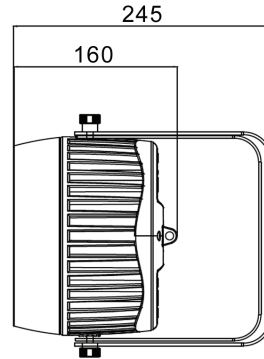

# PAR9X12BH-IP [-WH]

OUTDOOR BATTERY PRO PAR

EVENT  
LIGHTING

PARCANS

<b>Photometrics</b>	
Light Source:	9x 12 W RGBWAW LED
Beam Angle:	25°
Output:	2,840 lux @ 2.0 m full on
PWM:	20,000 Hz
Led lifespan:	50,000 hours
<b>Effects</b>	
Dimming:	0–100%
Strobe:	1–20 Hz
<b>Power</b>	
Power consumption:	72W Max
Input Voltage:	100V–240 V AC, 50/60Hz
Connection:	True1 in/out
<b>Control</b>	
Control Protocol:	DMX512, optional WDMX
DMX Channels:	6 / 10
Interface:	5-pin XLR in / out
Operational Modes:	DMX, manual, auto, sound active, master/slave, wireless DMX, IR remote control
Built-in Programming:	4 built-in auto modes
Display:	OLED touch display with glass buttons
<b>Housing</b>	
Materials:	Die-cast aluminium, matte black or white finish
Dimensions:	268 x 195 x 245 mm
Cooling:	Fanless Cooling
IP rating:	IP65
Net Weight:	4.75kg

Lux @ 25°					
	1.0m	2.0m	3.0m	4.0m	5.0m
<b>R</b>	1,750	428	186	109	71
<b>G</b>	3,120	738	340	188	120
<b>B</b>	3,320	756	350	194	125
<b>W</b>	4,230	960	446	252	162
<b>A</b>	724	168	80	46	32
<b>U</b>	1,020	225	115	65	43
<b>Full</b>	12,510	2,840	1,330	710	490