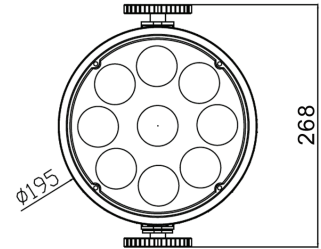

PAR9X12H-IP [-WH]

OUTDOOR PRO PAR

Photometrics

Light Source: 9x 12 W RGBWU LED
 Beam Angle: 25°
 Output: 2,840 lux @ 2.0 m full on
 PWM: 20,000 Hz
 Led lifespan: 50,000 hours

Effects

Dimming: 0-100%
 Strobe: 1-20 Hz

Power

Power consumption: 72W Max
 Input Voltage: 100V-240 V AC, 50/60Hz
 Connection: True1 in/out

Control

Control Protocol: DMX512, optional WDMX
 DMX Channels: 6 / 10
 Interface: 5-pin XLR in / out

Operational Modes: DMX, manual, auto, sound active, master/slave

Built-in Programming: 4 built-in auto modes

Display: OLED touch display with glass buttons

Housing

Materials: Die-cast aluminium, matte black or white finish
 Dimensions: 268 x 195 x 245 mm
 Cooling: Fanless Cooling
 IP rating: IP65
 Net Weight: 3.9kg

Lux @ 25°

	1.0m	2.0m	3.0m	4.0m	5.0m
R	1,750	428	186	109	71
G	3,120	738	340	188	120
B	3,320	756	350	194	125
W	4,230	960	446	252	162
A	724	168	80	46	32
U	1,020	225	115	65	43
Full	12,510	2,840	1,330	710	490