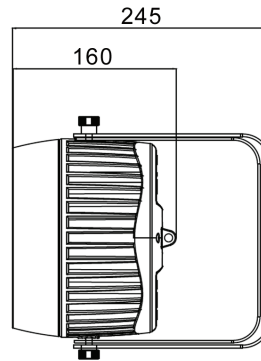

PAR9X12H-IP [-WH]

OUTDOOR PRO PAR

Photometrics

Light Source: 9x 12 W RGBWU LED
Beam Angle: 25°
Output: 2,840 lux @ 2.0 m full on
PWM: 20,000 Hz
Led lifespan: 50,000 hours

Effects

Dimming: 0-100%
Strobe: 1-20 Hz

Power

Power consumption: 72W Max
Input Voltage: 100V-240 V AC, 50/60Hz
Connection: True1 in/out

Control

Control Protocol: DMX512, optional WDMX
DMX Channels: 6 / 10
Interface: 5-pin XLR in / out

Operational Modes: DMX, manual, auto, sound active, master/slave

Built-in Programming: 4 built-in auto modes

Display: OLED touch display with glass buttons

Housing

Materials: Die-cast aluminium, matte black or white finish
Dimensions: 268 x 195 x 245 mm
Cooling: Fanless Cooling
IP rating: IP65
Net Weight: 3.9kg