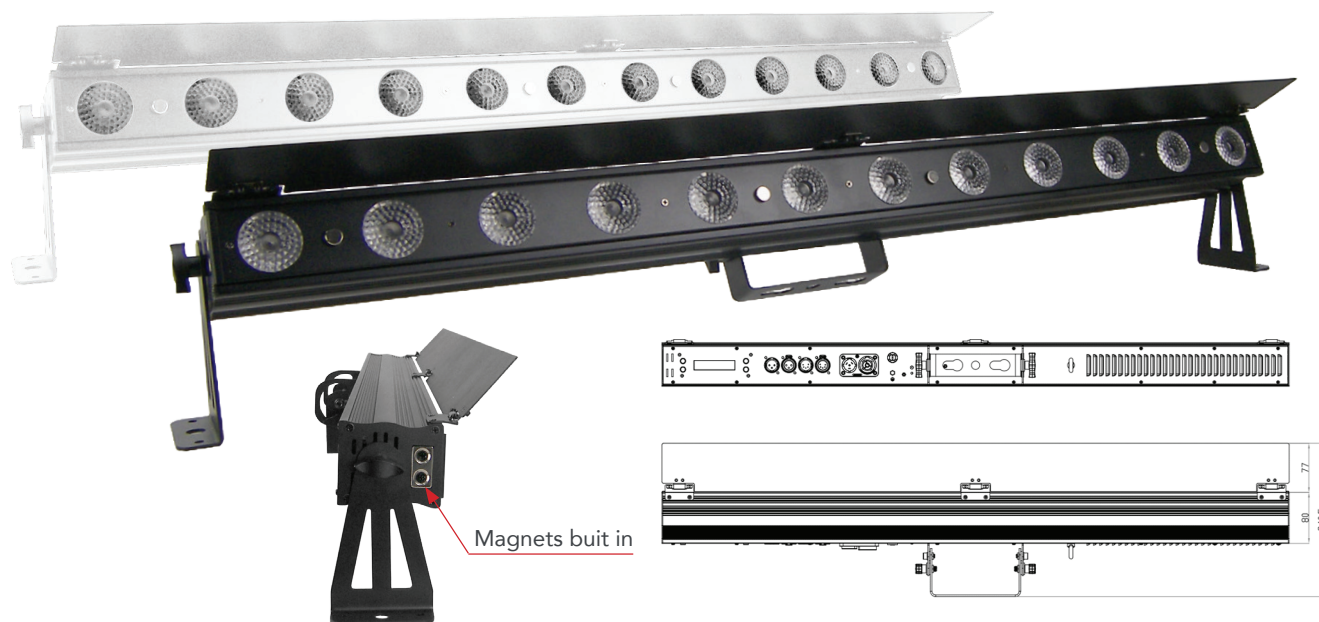

# PIXBAR12 H / VW -[WH]

INDOOR PIXEL BAR

EVENT  
LIGHTING

Photometrics	PIXBAR12H	PIXBAR12VW
Light Source:	12x 12 W RGBWAW LED	12 x 6W CW/WW/A LED
Beam Angle:	30° (optional: 55°)	25° (optional: 8°, 15°, 50°)
Output:	2,050 lux @ 2.0 m full on	4,350 lux @ 2.0 m full on
PWM:		12,000 Hz
Led lifespan:		50,000 hours
<b>Effects</b>		
Dimming:	4 x 16-bit Dimming Curves	
Strobe:	1~30 Hz	
<b>Power</b>		
Power consumption:	150W Max	75W Max
Input Voltage:	100~240 V AC, 50/60 Hz	
Connection:	True1 in/out	
<b>Control</b>		
Control Protocol:	DMX512, optional WDMX	
DMX Channels:	3 / 4 / 4A / 8 / 12 / 24 / 72 / 74	1 / 2 / 3 / 10 / 12 / 12P / 36 / 38
Interface:	3-pin and 5-pin XLR in/out	
Operational Modes:	DMX, manual, auto, sound active, master/slave, multi fixture chase	
Display	4-button LCD control panel	
<b>Housing</b>		
Materials:	Aluminium, matte black or white finish	
Dimensions:	1050 x 165 x 80 mm	
Cooling:	Fanless Cooling	
IP rating:	IP20	
Net Weight:	4.5 kg	
Accessories included:	Frost filter, Barn door	

Lux @ 30°	PIXBAR12H				
	1.0m	2.0m	3.0m	4.0m	5.0m
<b>R</b>	913	375	190	119	87
<b>G</b>	1,164	486	250	156	113
<b>B</b>	1,157	468	240	154	109
<b>W</b>	1,706	678	351	219	158
<b>A</b>	673	257	135	189	67
<b>U</b>	290	116	59	36	26
<b>Full</b>	5,180	2,050	1,067	660	471

Lux @ 30°	PIXBAR12Q				
	1.0m	2.0m	3.0m	4.0m	5.0m
<b>R</b>	1,540	640	335	215	145
<b>G</b>	1,432	590	320	206	140
<b>B</b>	1,515	664	370	240	169
<b>W</b>	1,930	850	480	310	210
<b>Full</b>	5,700	2,550	1,410	890	630

Lux @ 25°	PIXBAR12VW				
	1.0m	2.0m	3.0m	4.0m	5.0m
<b>CW</b>	4,400	1,850	1,090	680	513
<b>WW</b>	3,840	1,720	927	593	446
<b>A</b>	2,070	966	539	335	257
<b>Full</b>	10,050	4,350	2,320	1,565	1,180

ACCESSORIES INCLUDED: • Barn Door • Frost Filter