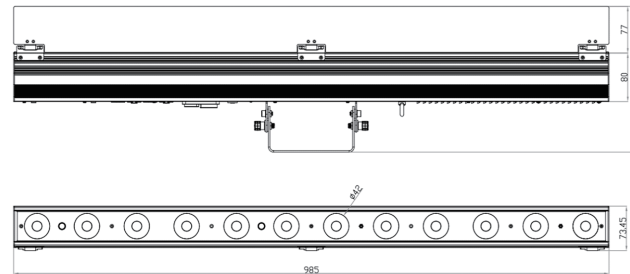

PIXBAR12H

12x 12W RGBWAU Pixel Control Bar with barndoor

Lux @ 30°	PIXBAR12H				
	1.0m	2.0m	3.0m	4.0m	5.0m
	Ø0.44	Ø0.87	Ø 1.33	Ø1.77	Ø2.22
R	913	375	190	119	87
G	1,194	486	250	156	113
B	1,157	468	240	154	109
W	1,706	678	351	219	158
A	673	257	135	189	67
U	290	116	59	36	26
Full	5,180	2,050	1,067	660	471

Frost filter included

Photometrics	PIXBAR12H
Light Source	12x 12W RGBWAU 6-in-1 LEDs
Beam Angle	30° (optional: 55°)
Output	2,050 lux @ 2 m RGBWAU full on
PWM	12,000 Hz
LED Lifespan	50,000 hours
Effects	
Dimming	4 x 16-bit Dimming Curves
Strobe	1-30 Hz
Power	
Input Voltage	100-240 V AC, 50/60 Hz
Power Consumption	150 W
Connection	True1 in/out
Control	
Operation Modes	DMX, manual, auto, sound active, master/slave, multi fixture chase
Control Protocol	DMX512
DMX Channels	3 / 4 / 4A / 8 / 12 / 24 / 72 / 74
Control Interface	3-pin and 5-pin XLR
Display	4-button LCD control panel
Housing	
Housing Materials	Aluminium
Housing Finish	Matte black
Barndoor	Included
Frost filter	Included
Cooling	Fanless cooling with temperature control
IP Rating	IP20
Net Weight	4.5 kg
Accessories	
Optional	Road Case: PIXBAR12CASE6WC