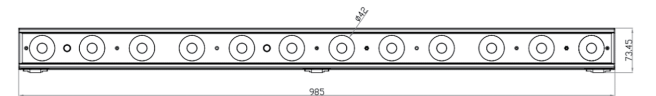

# PIXBAR12VW

12x 6W CV/WW/A Pixel Control Bar with barndoor

<b>Photometrics</b>	<b>PIXBAR12VW</b>
Light Source	12x 6W CW/WW/A 3-in-1 LEDs
Beam Angle	25° (optional: 8°, 15°, 50°)
Output	4,350 lux @2.0m full on
PWM	1,200 Hz
LED Lifespan	50,000 hours
<b>Effects</b>	
Dimming	5 dimming curves (Standard /Stage/TV/Architect /Theatre )
Strobe	1~30 Hz
<b>Power</b>	
Input Voltage	100~240 V AC, 50/60 Hz
Power Consumption	120 W
Connection	True1 in/out
<b>Control</b>	
Operation Modes	DMX, manual, auto, sound active, master/slave, multi fixture chase
Control Protocol	DMX512
DMX Channels	1 / 2 / 3 / 10 / 12 / 12P / 36 / 38
Control Interface	3-pin and 5-pin XLR
Display	4-button LCD control panel
<b>Housing</b>	
Housing Materials	Aluminium
Housing Finish	Matte black
Barndoor	Included
Frost filter	Included
Cooling	Fanless cooling with temperature control
IP Rating	IP20
Net Weight	4.5 kg
<b>Accessories</b>	
Optional	Road Case: PIXBAR12CASE6WC

Lux @ 25°	PIXBAR12VW				
	1.0m	2.0m	3.0m	4.0m	5.0m
	Ø0.44	Ø0.87	Ø1.33	Ø1.77	Ø2.22
<b>CW</b>	4,400	1,850	1,090	680	513
<b>WW</b>	3,840	1,720	927	593	446
<b>A</b>	2,070	966	539	335	257
<b>Full</b>	10,050	4,350	2,320	1,565	1,180