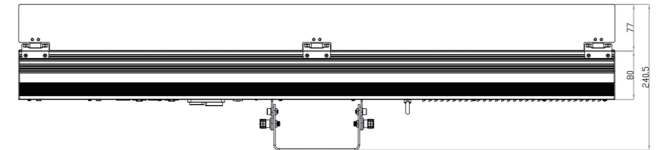

# PIXBAR12VW

12x 6W CV/WW/A Pixel Control Bar with barndoor

<b>Photometrics</b>	<b>PIXBAR12VW</b>
Light Source	12x 6W CW/WW/A 3-in-1 LEDs
Beam Angle	25° (optional: 8°, 15°, 50°)
Output	4,350 lux @2.0m full on
PWM	1,200 Hz
LED Lifespan	50,000 hours
<b>Effects</b>	
Dimming	5 dimming curves (Standard /Stage/TV/Architect /Theatre )
Strobe	1~30 Hz
<b>Power</b>	
Input Voltage	100~240 V AC, 50/60 Hz
Power Consumption	120 W
Connection	True1 in/out
<b>Control</b>	
Operation Modes	DMX, manual, auto, sound active, master/slave, multi fixture chase
Control Protocol	DMX512
DMX Channels	1 / 2 / 3 / 10 / 12 / 12P / 36 / 38
Control Interface	3-pin and 5-pin XLR
Display	4-button LCD control panel
<b>Housing</b>	
Housing Materials	Aluminium
Housing Finish	Matte black
Barndoor	Included
Frost filter	Included
Cooling	Fanless cooling with temperature control
IP Rating	IP20
Net Weight	4.5 kg
<b>Accessories</b>	
Optional	Road Case: PIXBAR12CASE6WC

Lux @ 25°	PIXBAR12VW				
	1.0m	2.0m	3.0m	4.0m	5.0m
	Ø0.44	Ø0.87	Ø1.33	Ø1.77	Ø2.22
<b>CW</b>	4,400	1,850	1,090	680	513
<b>WW</b>	3,840	1,720	927	593	446
<b>A</b>	2,070	966	539	335	257
<b>Full</b>	10,050	4,350	2,320	1,565	1,180