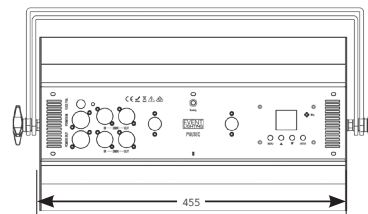

PULSE Q / CW

STROBE WITH 960 PCS OF 0.3W RGBW / CW LEDs

STROBE LIGHTS

Photometrics	PULSEQ	PULSECW
Light Source	60 x 0.3W RGBW LEDs	60 x 0.3W CW LEDs
Beam Angle	120°	
PWM	5,000 Hz	
LED Lifespan	50,000 hours	
Effects		
Dimming	0~100%	
Strobe	1~30 Hz	
Power		
Input Voltage	100~240 V AC, 50~60 Hz	
Power Consumption	480 W	
Connection	PoweCON in / out	
Control		
Operation Modes	DMX, auto, manual, master/slave	
Display	4-button LCD control panel	
Control Protocol	DMX512	
DMX Channels	3 / 4 / 7 / 32 / 34	3 / 4 / 7 / 10
Control Interface	3-pin & 5-pin XLR in / out	
Housing		
Housing Materials	Aluminium & ABS, matte black finish	
IP Rating	IP65	
Dimension	455 x 155 x 290 mm	
Net Weight	8.5 kg	
Rigging	1x omega brackets with 1/4 turn quick locks	

Accessories included:

1 x omega bracket with 1/4 - turn quick locks