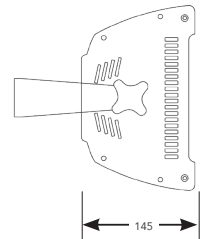

PULSE Q / CW

STROBE WITH 960 PCS OF 0.3W RGBW / CW LEDs

STROBE LIGHTS

Photometrics	PULSEQ	PULSECW
Light Source	60 x 0.3W RGBW LEDs	60 x 0.3W CW LEDs
Beam Angle	120°	
PWM	5,000 Hz	
LED Lifespan	50,000 hours	
Effects		
Dimming	0~100%	
Strobe	1~30 Hz	
Power		
Input Voltage	100~240 V AC, 50~60 Hz	
Power Consumption	480 W	
Connection	PoweCON in / out	
Control		
Operation Modes	DMX, auto, manual, master/slave	
Display	4-button LCD control panel	
Control Protocol	DMX512	
DMX Channels	3 / 4 / 7 / 32 / 34	3 / 4 / 7 / 10
Control Interface	3-pin & 5-pin XLR in / out	
Housing		
Housing Materials	Aluminium & ABS, matte black finish	
IP Rating	IP65	
Dimension	455 x 155 x 290 mm	
Net Weight	8.5 kg	
Rigging	1x omega brackets with 1/4 turn quick locks	

Accessories included:

1 x omega bracket with 1/4 - turn quick locks