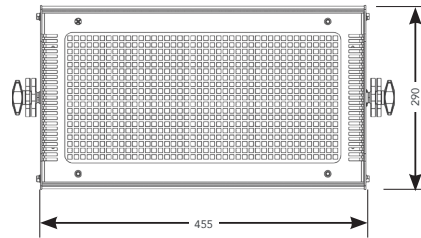

PULSE Q / CW

STROBE WITH 960 PCS OF 0.3W RGBW / CW LEDs

STROBE LIGHTS

Photometrics	PULSEQ	PULSECW
Light Source	60 x 0.3W RGBW LEDs	60 x 0.3W CW LEDs
Beam Angle	120°	
PWM	5,000 Hz	
LED Lifespan	50,000 hours	
Effects		
Dimming	0~100%	
Strobe	1~30 Hz	
Power		
Input Voltage	100~240 V AC, 50~60 Hz	
Power Consumption	480 W	
Connection	PoweCON in / out	
Control		
Operation Modes	DMX, auto, manual, master/slave	
Display	4-button LCD control panel	
Control Protocol	DMX512	
DMX Channels	3 / 4 / 7 / 32 / 34	3 / 4 / 7 / 10
Control Interface	3-pin & 5-pin XLR in / out	
Housing		
Housing Materials	Aluminium & ABS, matte black finish	
IP Rating	IP65	
Dimension	455 x 155 x 290 mm	
Net Weight	8.5 kg	
Rigging	1x omega brackets with 1/4 turn quick locks	

Accessories included:

1 x omega bracket with 1/4 - turn quick locks