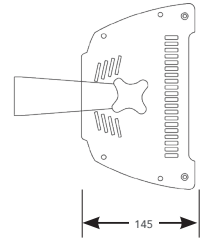

PULSE Q / CW

STROBE WITH 960 PCS OF 0.3W RGBW / CW LEDs

STROBE LIGHTS

Photometrics	PULSEQ	PULSECW
Light Source	60 x 0.3W RGBW LEDs	60 x 0.3W CW LEDs
Beam Angle	120°	
PWM	5,000 Hz	
LED Lifespan	50,000 hours	
Effects		
Dimming	0~100%	
Strobe	1~30 Hz	
Power		
Input Voltage	100~240 V AC, 50~60 Hz	
Power Consumption	480 W	
Connection	PoweCON in / out	
Control		
Operation Modes	DMX, auto, manual, master/slave	
Display	4-button LCD control panel	
Control Protocol	DMX512	
DMX Channels	3 / 4 / 7 / 32 / 34	3 / 4 / 7 / 10
Control Interface	3-pin & 5-pin XLR in / out	
Housing		
Housing Materials	Aluminium & ABS, matte black finish	
IP Rating	IP65	
Dimension	455 x 155 x 290 mm	
Net Weight	8.5 kg	
Rigging	1x omega brackets with 1/4 turn quick locks	

Accessories included:

1 x omega bracket with 1/4 - turn quick locks