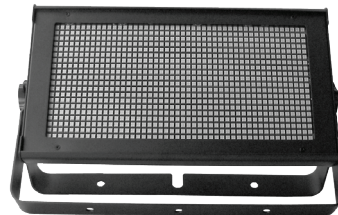

PULSE Q / CW

STROBE WITH 960 PCS OF 0.3W RGBW / CW LEDs

STROBE LIGHTS

Photometrics	PULSEQ	PULSECW
Light Source	60 x 0.3W RGBW LEDs	60 x 0.3W CW LEDs
Beam Angle	120°	
PWM	5,000 Hz	
LED Lifespan	50,000 hours	
Effects		
Dimming	0~100%	
Strobe	1~30 Hz	
Power		
Input Voltage	100~240 V AC, 50~60 Hz	
Power Consumption	480 W	
Connection	PoweCON in / out	
Control		
Operation Modes	DMX, auto, manual, master/slave	
Display	4-button LCD control panel	
Control Protocol	DMX512	
DMX Channels	3 / 4 / 7 / 32 / 34	3 / 4 / 7 / 10
Control Interface	3-pin & 5-pin XLR in / out	
Housing		
Housing Materials	Aluminium & ABS, matte black finish	
IP Rating	IP65	
Dimension	455 x 155 x 290 mm	
Net Weight	8.5 kg	
Rigging	1x omega brackets with 1/4 turn quick locks	

Accessories included:

1 x omega bracket with 1/4 - turn quick locks