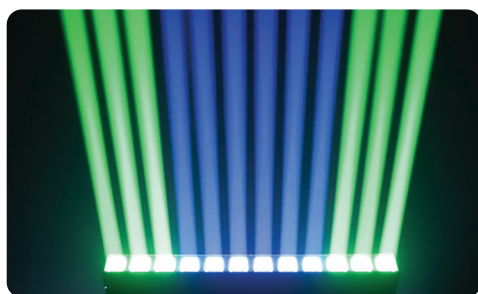

SURF12X60

TILT MOTORISED PIXEL BAR

EVENT
LIGHTING

Photometrics

Light Source:	12 x 60W RGBW 4 in 1 LED
Beam Angle:	3° - 40°
Output:	13,640 lux @ 2.5 m full on
Led lifespan:	50,000 hours

Effects

Dimming:	0-100%
Strobe:	0-25 Hz
Electronic zoom:	3° - 40°
Tilt:	220°
Colour:	RGBW colour mixing

Power

Power consumption:	680W
Input Voltage:	100-240 V AC, 50/60 Hz
Connection:	True1 in/out
Fuse:	5A/250V

Control

Control Protocol:	DMX512
DMX Channels:	16 / 40 / 50 CH
Interface:	5-pin XLR in/out
Operational Modes:	DMX, auto, sound active, master/slave

Display:	LCD control panel
Daisy chain:	3pcs

Housing

Materials:	Aluminium, matte black or white finish
Dimensions:	1080 x 130 x 315mm
Cooling:	Fans with temperature control
IP rating:	IP20
Weight:	22 kg

Lux	2.5m	5.0m	7.5m	10.0m
R	1,188	390	226	168
G	7,000	1,860	890	536
B	440	186	142	102
W	5,960	1,597	779	474
Full	13,640	3,640	1,667	982

Road Case (Optional)

SURF12X60C
Road Case to suit 3 units
of SURF12X60