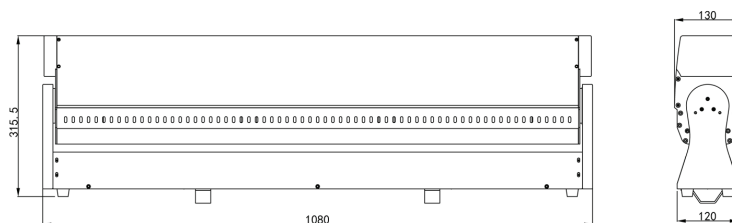

### Control

Control Protocol:	DMX512
DMX Channels:	16 / 40 / 50 CH
Interface:	5-pin XLR in/out
Operational Modes:	DMX, auto, sound active, master/slave

Display:	LCD control panel
Daisy chain:	3pcs

### Housing

Materials:	Aluminium, matte black or white finish
Dimensions:	1080 x 130 x 315mm
Cooling:	Fans with temperature control
IP rating:	IP20
Weight:	22 kg

Lux	2.5m	5.0m	7.5m	10.0m
R	1,188	390	226	168
G	7,000	1,860	890	536
B	440	186	142	102
W	5,960	1,597	779	474
Full	13,640	3,640	1,667	982