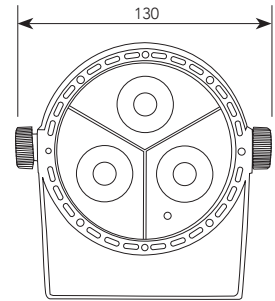

VIVIDPAR3X4Q

3X 4W RGBW MINI PAR

EVENT LIGHTING PARTY

PARCANS

Photometrics	VIVIDPAR3X4Q
Light Source:	3 x 4W RGBW
Beam Angle:	25°
Led lifespan:	50,000 hours
Effects	
Dimming:	Dimming: 0-100%
Strobe:	Strobe: 1 - 20 Hz
Power	
Power consumption:	15W
Input Voltage:	100-240V AC, 50/60Hz
Connection:	Fixed cable
Control	
Control Protocol:	DMX512
DMX Channels:	8
Interface:	3-pin XLR in / out
Operational Modes:	Modes: DMX, manual, auto, sound active, IR remote, master/slave
Display	4-button and 4-digit LED control panel
Housing	
Materials:	ABS, black
Dimensions:	128 x 128 x 128mm
Cooling:	Fanless Cooling
IP rating:	IP20
Net Weight:	0.6 kg