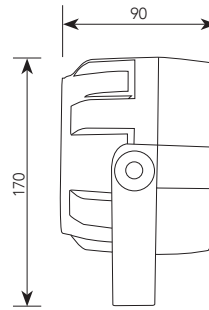

VIVIDPAR3X4Q

3X 4W RGBW MINI PAR

EVENT LIGHTING PARTY

PARCANS

Photometrics	VIVIDPAR3X4Q
Light Source:	3 x 4W RGBW
Beam Angle:	25°
Led lifespan:	50,000 hours
Effects	
Dimming:	Dimming: 0-100%
Strobe:	Strobe: 1 - 20 Hz
Power	
Power consumption:	15W
Input Voltage:	100-240V AC, 50/60Hz
Connection:	Fixed cable
Control	
Control Protocol:	DMX512
DMX Channels:	8
Interface:	3-pin XLR in / out
Operational Modes:	Modes: DMX, manual, auto, sound active, IR remote, master/slave
Display	4-button and 4-digit LED control panel
Housing	
Materials:	ABS, black
Dimensions:	128 x 128 x 128mm
Cooling:	Fanless Cooling
IP rating:	IP20
Net Weight:	0.6 kg